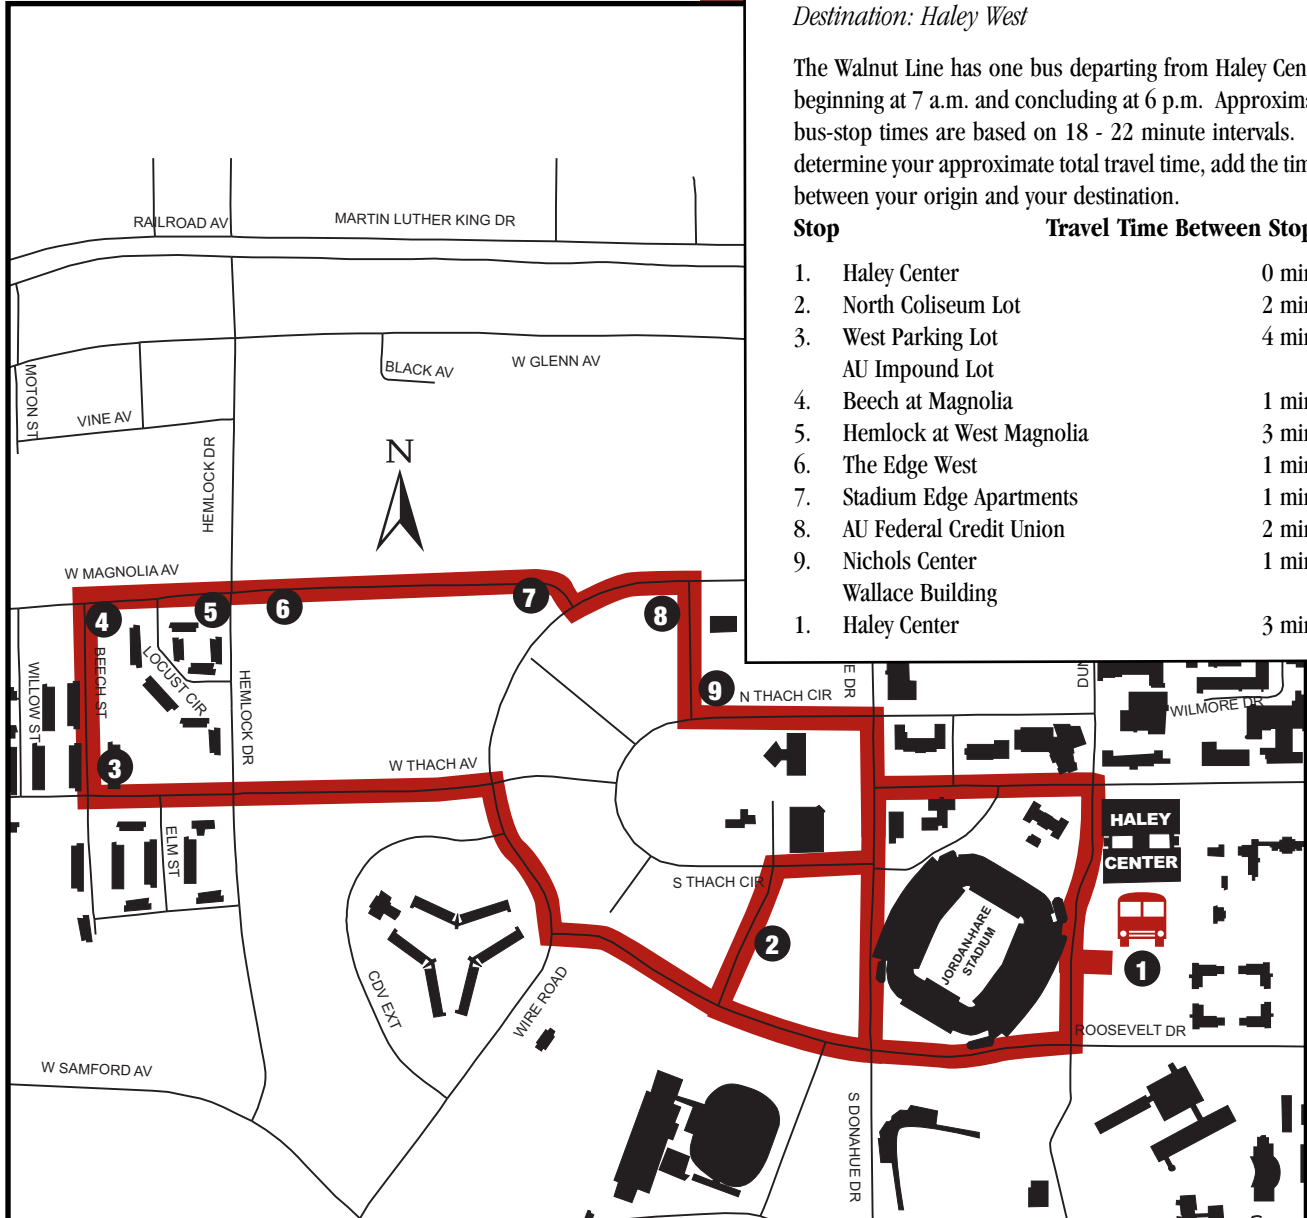

Haley West Walnut Line

Walnut Line

Destination: Haley West

The Walnut Line has one bus departing from Haley Center beginning at 7 a.m. and concluding at 6 p.m. Approximate bus-stop times are based on 18 - 22 minute intervals. To determine your approximate total travel time, add the times between your origin and your destination.

Stop	Travel Time Between Stops
1. Haley Center	0 min.
2. North Coliseum Lot	2 min.
3. West Parking Lot AU Impound Lot	4 min.
4. Beech at Magnolia	1 min.
5. Hemlock at West Magnolia	3 min.
6. The Edge West	1 min.
7. Stadium Edge Apartments	1 min.
8. AU Federal Credit Union	2 min.
9. Nichols Center Wallace Building	1 min.
1. Haley Center	3 min.