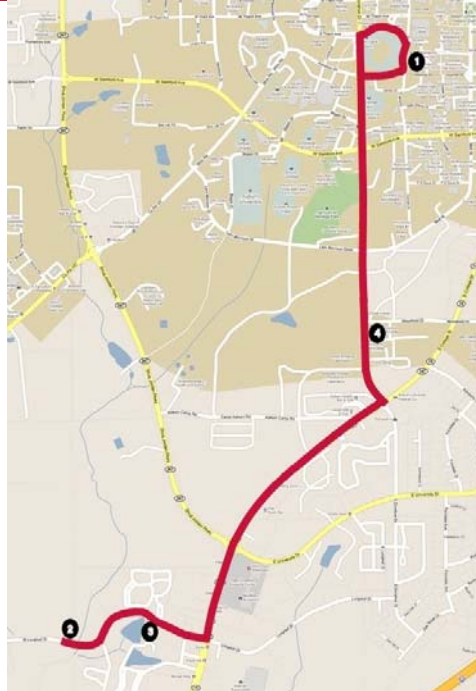

Longleaf Line

LINE FACTS

- Destination: Longleaf Drive
- Also known as the Strawberry Line
- Is a four bus line
- Hours of line operation:
Fall and Spring Semesters: 7 am - 6 pm.
Summer Semester: 7 am - 5 pm, Monday - Friday (when classes are in session)
- Departs from the Haley Center / AU Student Center Hub
- Approximate bus - stop times are based on 15 - 20 minute intervals.
- To determine your approximate travel time add the times between your origin and your destination.
- Check the Transit Visualization System (TVS) for specific bus location.
- Use stop codes for SMS texting.

EXTERNAL LINE

ACADEMIC YEAR 2012-2013

Tiger Transit Stop and Travel Timing Information

Stop	Stop Name(s) with Stop Codes	Time
1.	Haley Center (182) AU Student Center (182)	0 Min.
2.	University Heights (295)	13 Min.
3.	University Village-2Stops (296/297)	4 Min.
4.	Donahue Dr at Woodfield Dr (263)	7 Min.
1.	Haley Center (182) AU Student Center (182)	6 Min.