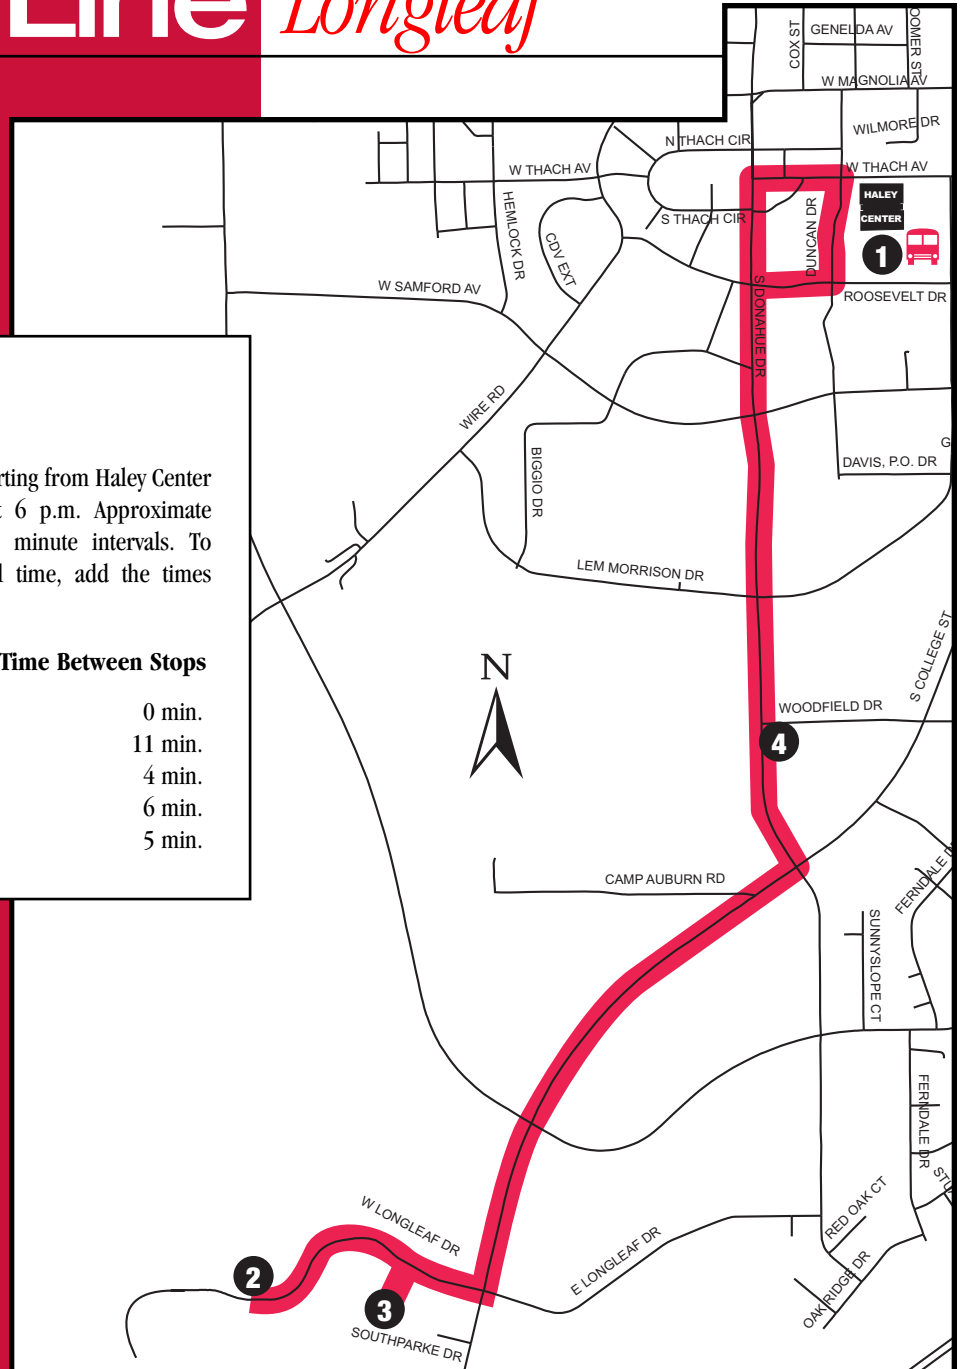

Strawberry Line *Longleaf*

Strawberry Line

Destination: Longleaf Drive

The Strawberry Line has three buses departing from Haley Center beginning at 7 a.m. and concluding at 6 p.m. Approximate bus-stop times are based on 18 - 22 minute intervals. To determine your approximate total travel time, add the times between your origin and your destination.

Stop	Travel Time Between Stops
1. Haley Center	0 min.
2. University Heights	11 min.
3. University Village (2 stops)	4 min.
4. Donahue at Woodfield	6 min.
1. Haley Center	5 min.

Check Transit Visualization System for specific bus location.