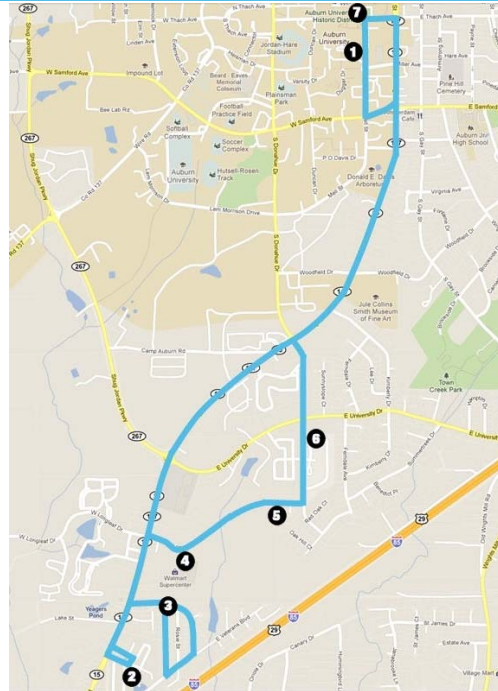

South College Line

LINE FACTS

- Destination: South College
- Also known as the Sky Line
- Is a three bus line
- Hours of line operation:
Fall and Spring Semesters: 7 am - 6 pm.
Summer Semester: 7 am - 5 pm, Monday - Friday (when classes are in session)
- Departs from the Mell Street Station
- Approximate bus - stop times are based on 22 - 25 minute intervals.
- To determine your approximate travel time add the times between your origin and your destination.
- Check the Transit Visualization System (TVS) for specific bus location.
- Use stop codes for SMS texting.

EXTERNAL LINE

ACADEMIC YEAR 2012-2013

Tiger Transit Stop and Travel Timing Information

Stop	Stop Name(s) with Stop Codes	Time
1.	Mell Street Station (233)	0 Min.
2.	Savannah Square (278) Williamsburg Place (278)	5 Min.
3.	Harmon Duplexes-7 Stops (184/185/186/187/188/189/190)	5 Min.
4.	The Exchange (288)	9 Min.
5.	Longleaf Drive at S Donahue Dr (315)	1 Min.
6.	Southern Edge (273)	1 Min.
7.	RBD Library (257)	10 Min.
1.	Mell Street Station (233)	1 Min.