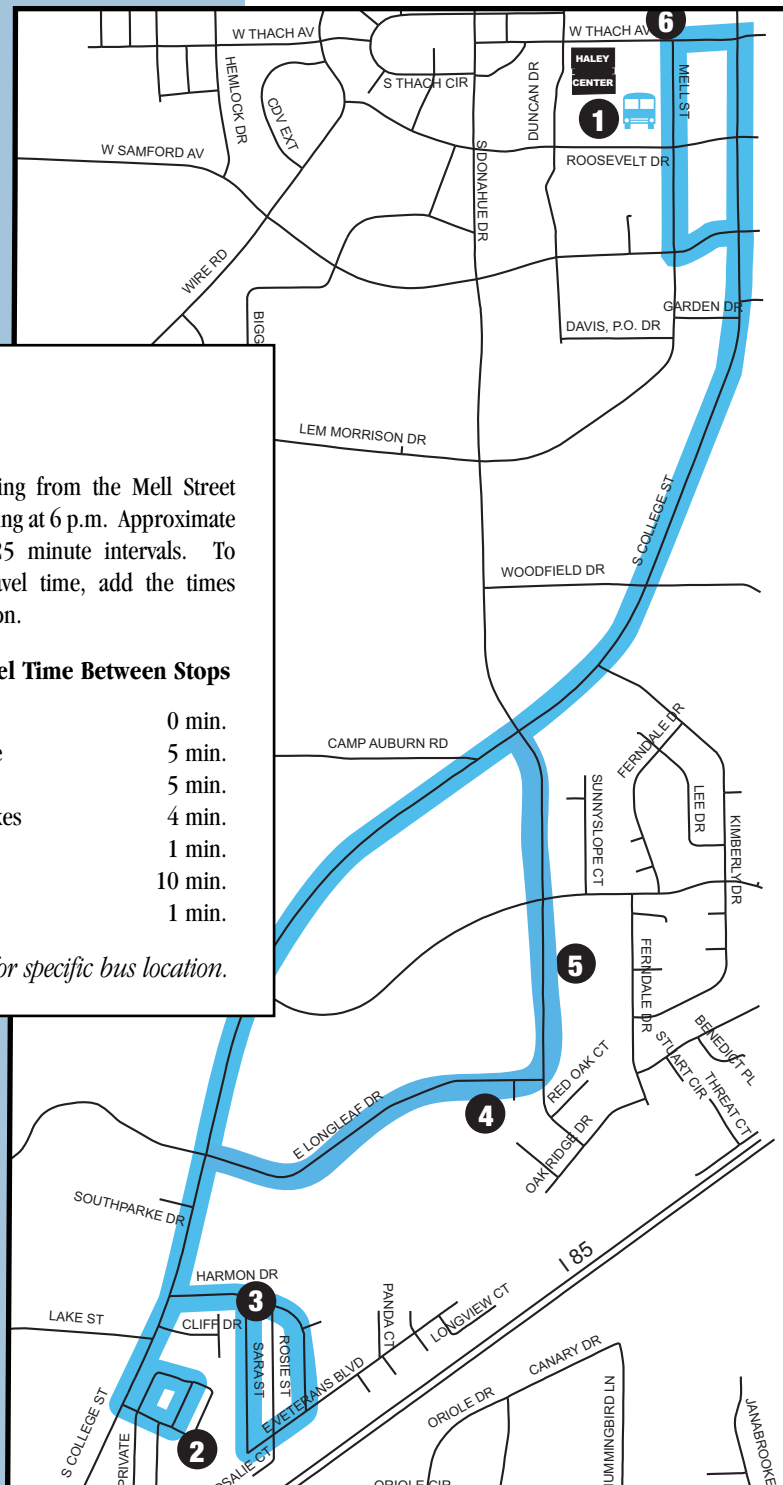

# Sky Line *South College*

## Sky Line

*Destination: South College*

The Sky Line has three buses departing from the Mell Street Station beginning at 7 a.m. and concluding at 6 p.m. Approximate bus-stop times are based on 22 - 25 minute intervals. To determine your approximate total travel time, add the times between your origin and your destination.

Stop	Travel Time Between Stops
1. Mell Street Station	0 min.
2. Steeplechase and Savannah Square	5 min.
3. Harmon Duplexes (Seven Stops)	5 min.
4. New Development Longleaf Duplexes	4 min.
5. Southern Edge	1 min.
6. RBD Library	10 min.
1. Mell Street Station	1 min.

*Check Transit Visualization System for specific bus location.*