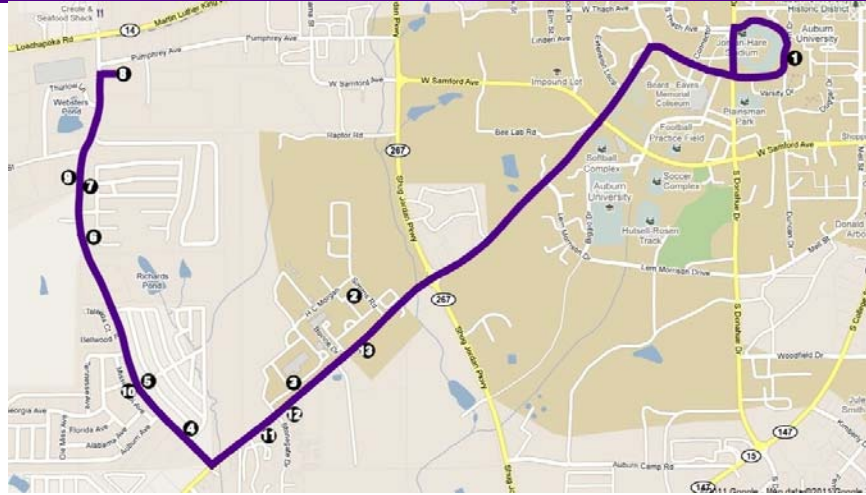

Webster Road Line

LINE FACTS

- Destination: Webster Road
- Also known as the Purple Line
- Is a three bus line
- Hours of line operation:
Fall and Spring Semesters: 7 am - 6 pm.
Summer Semester: 7 am - 5 pm, Monday - Friday (when classes are in session)
- Departs from the Haley Center / AU Student Center Hub
- Approximate bus-stop times are based on 15-18 minute intervals
- To determine your approximate travel time, add the times between your origin and your destination.
- Check the Transit Visualization System (TVS) for specific bus location.
- Use stop codes for SMS texting.

EXTERNAL LINE

ACADEMIC YEAR 2012-2013

Tiger Transit Stop and Travel Timing Information

Stop	Stop Name(s) with Stop Codes	Time
1.	Haley Center (182) AU Student Center (182)	0 Min.
2.	Greene Hall (181)	5 Min.
3.	Large Animal Clinic (144) Crossland Downs(144)	2 Min.
4.	Gentilly Station (179)	3 Min.
5.	Gentilly Park (178)	1 Min.
6.	Webster Crossing #1 (302)	2 Min.
7.	Webster Crossing #2 (303)	1 Min.

Stop	Stop Name(s) with Stop Codes	Time
8.	Avalon Park (117)	2 Min.
9.	Bellwood (125)	2 Min.
10.	Ridgewood Village (260)	2 Min.
11.	Hearthstone (193)	2 Min.
12.	The Brookes (283)	2 Min.
13.	Crossland Downs (143) Stone Gate (143)	1 Min.
1.	Haley Center (182) AU Student Center (182)	5 Min.