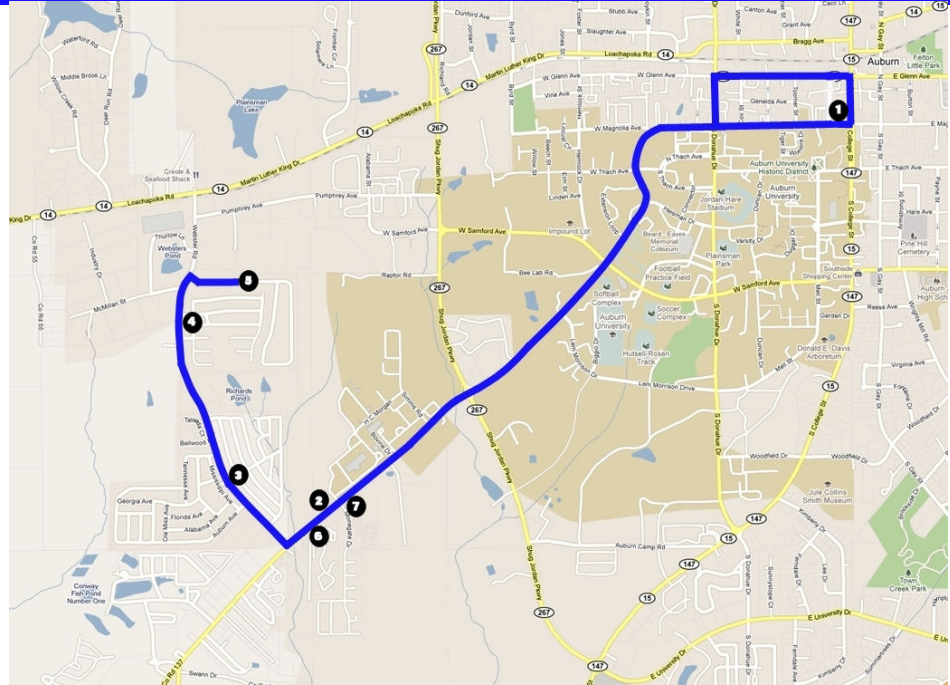

## LINE FACTS

- **Destination: Magnolia Avenue**
- **Hours of line operation: Fall and Spring Semesters 10 pm – 2:30 am, Wednesday - Saturday (when classes are in session, except during home football game evenings and official AU holidays). No service is provided during summer semester.**
- **Departs from Magnolia Avenue**
- **Approximate bus-stop times are based on 30 minute intervals**
- **To determine your approximate travel time, add the times between your origin and your destination.**
- **Check the Transit Visualization System (TVS) for specific bus location.**
- **Use stop codes for SMS texting.**

## LATE NIGHT LINE

## Tiger Transit Stop and Travel Timing Information

Stop	Stop Name(s)	Time
1.	Magnolia Avenue (222)	0 Min.
2.	Crossland Downs (144)	8 Min.
3.	Gentilly Park (178)	2 Min.
4.	Webster Crossing #1 (302)	2 Min.

Stop	Stop Name(s)	Time
5.	Avalon Park (117)	2 Min.
6.	The Brookes (283)	3 Min.
7.	Crossland Downs (143)	2 Min.
1.	Magnolia Avenue (222)	9 Min.