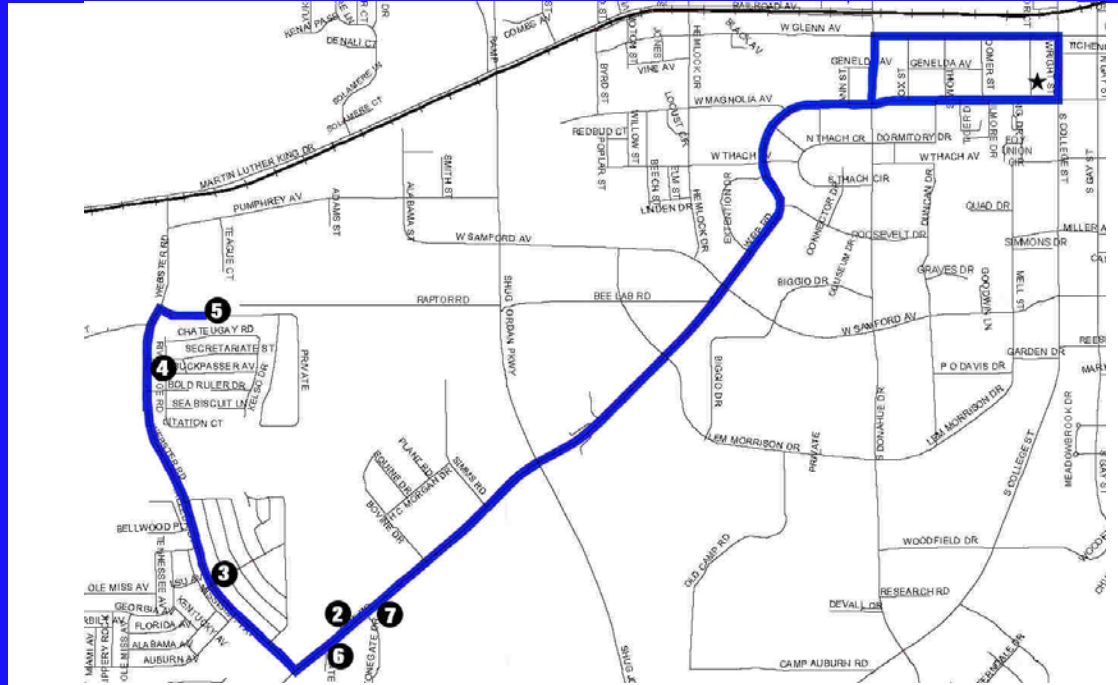

Toomer's Ten Line Seven

LINE FACTS

- Destination: Magnolia Avenue
- Hours of line operation: Fall and Spring Semesters 10 pm – 2:30 am, Wednesday - Saturday (when classes are in session, except during home football game evenings and official AU holidays). No service is provided during summer semester.
- Departs from Magnolia Avenue
- Approximate bus-stop times are based on 30 minute intervals
- To determine your approximate travel time, add the times between your origin and your destination.
- Check the Transit Visualization System (TVS) for specific bus location and for a larger version of the route map.

LATE NIGHT LINE

ACADEMIC YEAR 2010-2011

Tiger Transit Stop and Travel Timing Information

Stop	Stop Name(s)	Time
1.	Magnolia Avenue	0 Min.
2.	Crossland Downs	8 Min.
3.	Gentilly Park	2 Min.
4.	Webster Crossing #1	2 Min.

Stop	Stop Name(s)	Time
5.	Avalon Park	2 Min.
6.	The Brookes	3 Min.
7.	Crossland Downs	2 Min.
1.	Magnolia Avenue	9 Min.