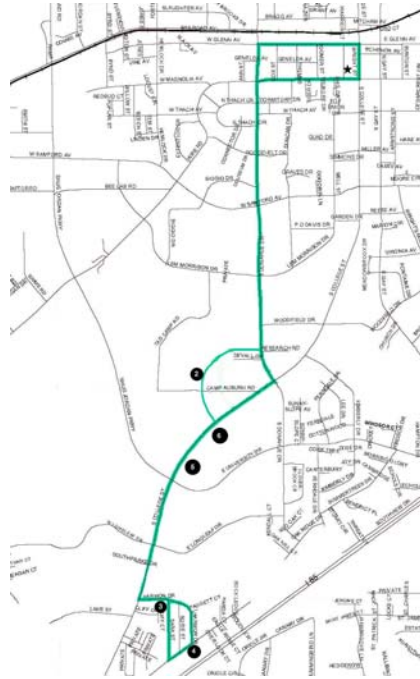

# Toomer's Ten Line Six

## LINE FACTS

- Destination: Magnolia Avenue
- Hours of line operation: Fall and Spring Semesters 10 pm – 2:30 am, Wednesday - Saturday (when classes are in session, except during home football game evenings and official AU holidays). No service is provided during summer semester.
- Departs from Magnolia Avenue
- Approximate bus-stop times are based on 30 minute intervals
- To determine your approximate travel time, add the times between your origin and your destination.
- Check the Transit Visualization System (TVS) for specific bus location and for a larger version of the route map.

## LATE NIGHT LINE

## Tiger Transit Stop and Travel Timing Information

Stop	Stop Name(s)	Time
1.	Magnolia Avenue	0 Min.
2.	The Edge	7 Min.
3.	Harmon Duplexes No. 1	4 Min.
4.	Harmon Duplexes No. 4	2 Min.

Stop	Stop Name(s)	Time
5.	The Reserve	5 Min.
6.	Auburn Trail	2 Min.
1.	Magnolia Avenue	5 Min.