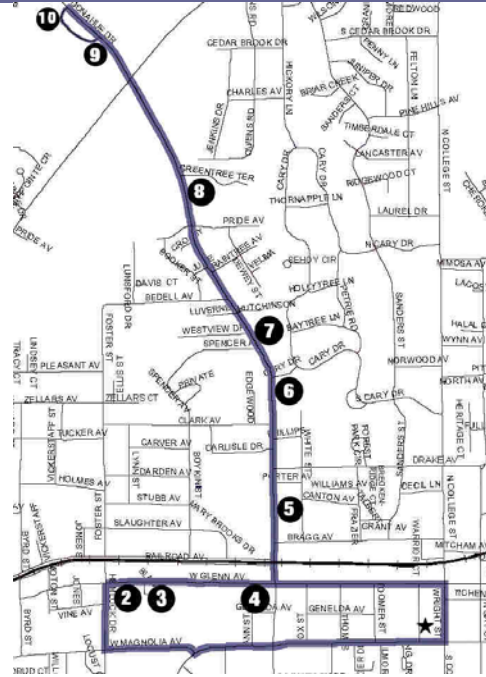

Toomer's Ten Line Five

LINE FACTS

- Destination: Magnolia Avenue
- Hours of line operation: Fall and Spring Semesters 10 pm – 2:30 am, Wednesday - Saturday (when classes are in session, except during home football game evenings and official AU holidays). No service is provided during summer semester.
- Departs from Magnolia Avenue
- Approximate bus-stop times are based on 35 minute intervals
- To determine your approximate travel time, add the times between your origin and your destination.
- Check the Transit Visualization System (TVS) for specific bus location and for a larger version of the route map.

LATE NIGHT LINE

ACADEMIC YEAR 2010-2011

Tiger Transit Stop and Travel Timing Information

Stop	Stop Name(s)	Time
1.	Magnolia Avenue	0 Min.
2.	Logan Square #1	3 Min.
3.	Logan Square #2	2 Min.
4.	Peachtree Brownstone	2 Min.
5.	The View	3 Min.
6.	Tiger Inn	2 Min.

Stop	Stop Name(s)	Time
7.	Woodland Hills	2 Min.
8.	Summer Wind Habitat	2 Min.
9.	Donahue Crossing #1	3 Min.
10.	Donahue Crossing #2	2 Min.
1.	Magnolia Avenue	10 Min.