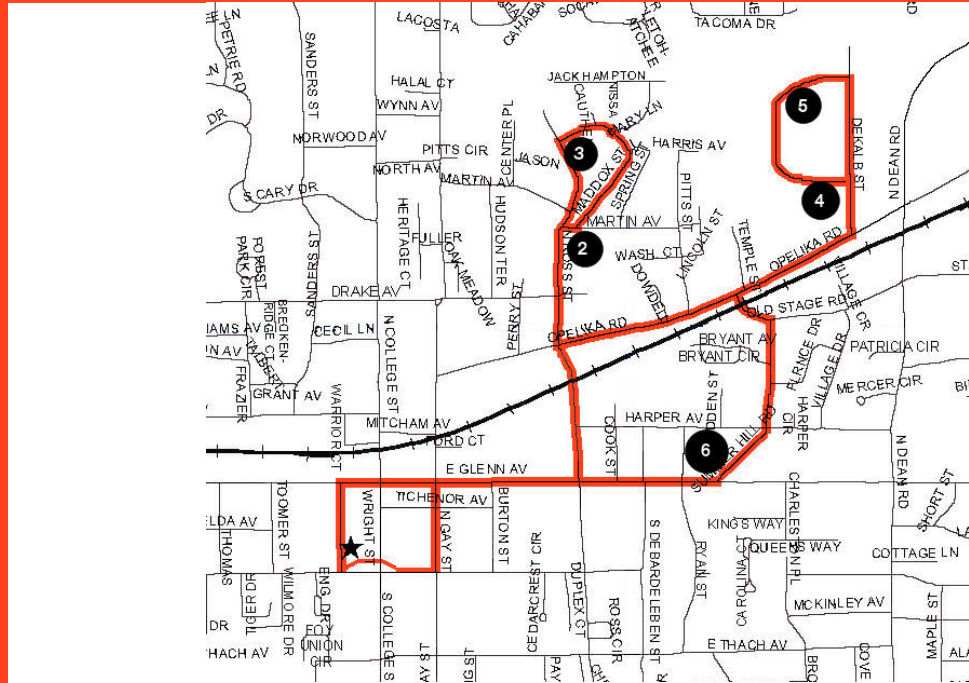

Toomer's Ten Line Four

LINE FACTS

- Destination: Magnolia Avenue
- Hours of line operation: Fall and Spring Semesters 10 pm – 2:30 am, Wednesday - Saturday (when classes are in session, except during home football game evenings and official AU holidays). No service is provided during summer semester.
- Departs from Magnolia Avenue
- Approximate bus-stop times are based on 20 minute intervals
- To determine your approximate travel time, add the times between your origin and your destination.
- Check the Transit Visualization System (TVS) for specific bus location and for a larger version of the route map.

LATE NIGHT LINE

ACADEMIC YEAR 2010-2011

Tiger Transit Stop and Travel Timing Information

Stop	Stop Name(s)	Time
1.	Magnolia Avenue	0 Min.
2.	North Ross Street at Martin Avenue	7 Min.
3.	North Ross Street at Mary Lane	2 Min.
4.	Creekside #1	9 Min.

Stop	Stop Name(s)	Time
5.	Creekside #2	3 Min.
6.	Deerwood	6 Min.
1.	Magnolia Avenue	8 Min.