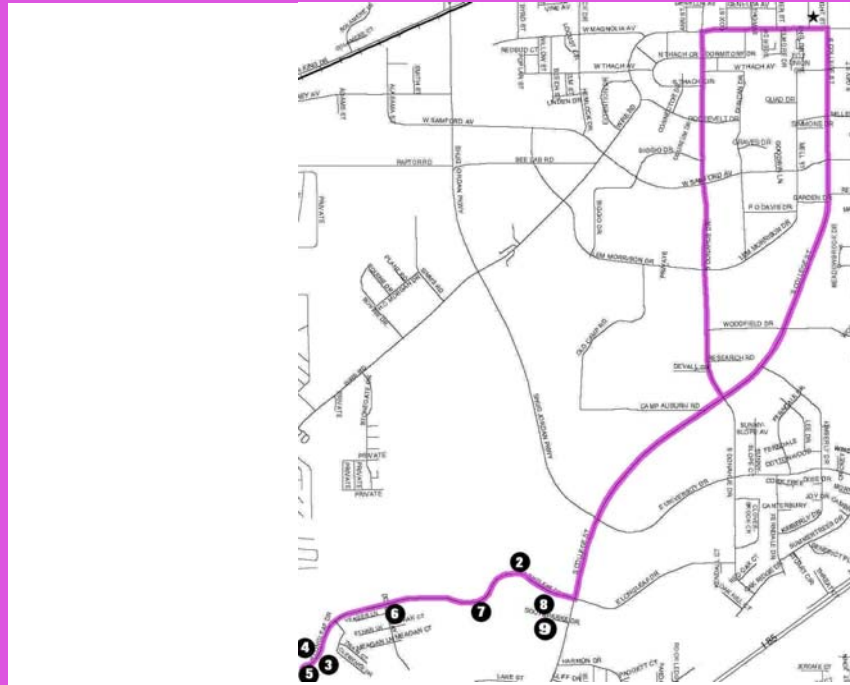

Toomer's Ten Line Three

LINE FACTS

- Destination: Magnolia Avenue
- Hours of line operation: Fall and Spring Semesters 10 pm – 2:30 am, Wednesday - Saturday (when classes are in session, except during home football game evenings and official AU holidays). No service is provided during summer semester.
- Departs from Magnolia Avenue
- Approximate bus-stop times are based on 30 minute intervals
- To determine your approximate travel time, add the times between your origin and your destination.
- Check the Transit Visualization System (TVS) for specific bus location and for a larger version of the route map.

LATE NIGHT LINE

ACADEMIC YEAR 2010-2011

Tiger Transit Stop and Travel Timing Information

Stop	Stop Name(s)	Time
1.	Magnolia Avenue	0 Min.
2.	University Heights	12 Min.
3.	Eagles Landing #1	2 Min.
4.	Eagles Landing #2	1 Min.
5.	Eagles Landing #3	2 Min.

Stop	Stop Name(s)	Time
6.	Longleaf Crossing	1 Min.
7.	Longleaf Villas	1 Min.
8.	University Village #1	1 Min.
9.	University Village #2	1 Min.
1.	Magnolia Avenue	10 Min.