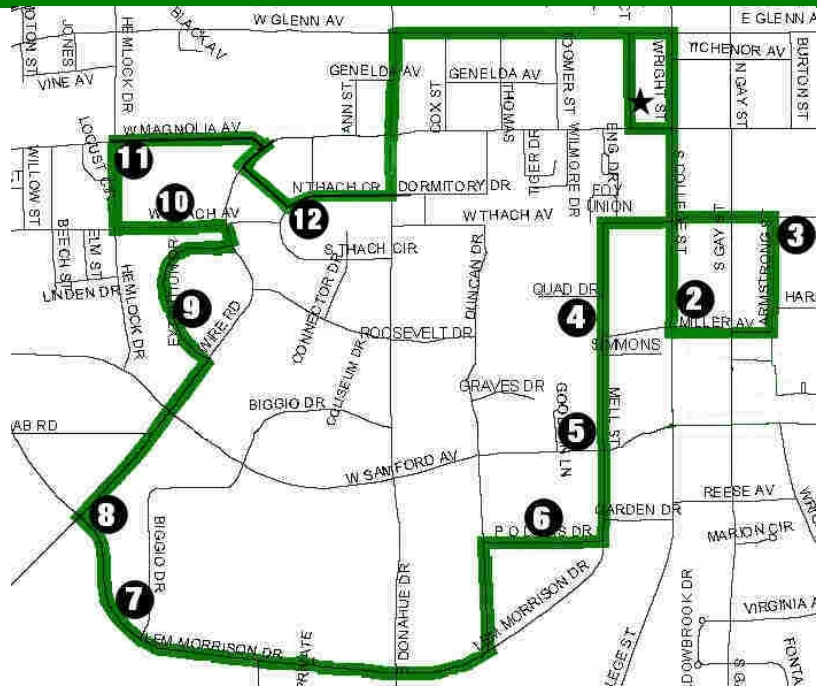

# Toomer's Ten Line One

## LINE FACTS

- **Destination: Magnolia Avenue**
- **Hours of line operation:**  
Fall and Spring Semesters  
10 pm – 2:30 am,  
Wednesday - Saturday  
(when classes are in session, except during home football game evenings and official AU holidays). No service is provided during summer semester.
- **Departs from Magnolia Avenue.**
- **Approximate bus-stop times are based on 30 minute intervals**
- **To determine your approximate travel time, add the times between your origin and your destination.**
- **Check the Transit Visualization System (TVS) for specific bus location and for a larger version of the route map.**

## Tiger Transit Stop and Travel Timing Information

Stop	Stop Name(s)	Time
1.	Magnolia Avenue	0 Min.
2.	Fiji House	5 Min.
3.	Two21 Armstrong	2 Min.
4.	Mell Street Station	3 Min.
5.	Mell Street at Samford Avenue	2 Min.
6.	Terrell Dining Hall	3 Min.
7.	Lem Morrison at Biggio Drive	3 Min.

Stop	Stop Name(s)	Time
8.	Beta House Lem Morrison at Wire Road	3 Min.
9.	CDV Extension	2 Min.
10.	Farmhouse TKE	3 Min.
11.	Edge West	2 Min.
12.	The Village	5 Min.
1.	Magnolia Avenue	5 Min.