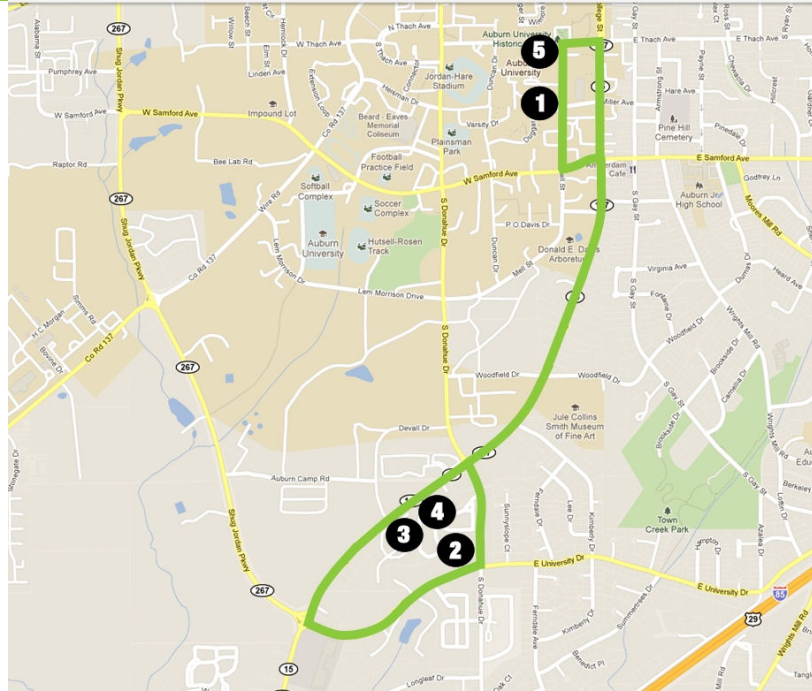

College Loop Line

LINE FACTS

- Destination: College Loop
- Also known as the Lime Line
- Is a three bus line
- Hours of line operation:
Fall and Spring Semesters: 7 am - 6 pm.
Summer Semester: 7 am - 5 pm, Monday - Friday (when classes are in session)
- Departs from the Mell Street Station
- Approximate bus - stop times are based on 15 - 18 minute intervals.
- To determine your approximate travel time add the times between your origin and your destination.
- Check the Transit Visualization System (TVS) for specific bus location.
- Use stop codes for SMS texting.

EXTERNAL LINE

ACADEMIC YEAR 2012-2013

Tiger Transit Stop and Travel Timing Information

Stop	Stop Name(s) with Stop Codes	Time
1.	Mell Street Station (233)	0 Min.
2.	AU Federal Credit Union (106)	5 Min.
3.	The Reserve on S College St (290)	5 Min.
4.	Legacy at Auburn (115)	3 Min.
5.	RBD Library (257)	6 Min.
1.	Mell Street Station (233)	1 Min.