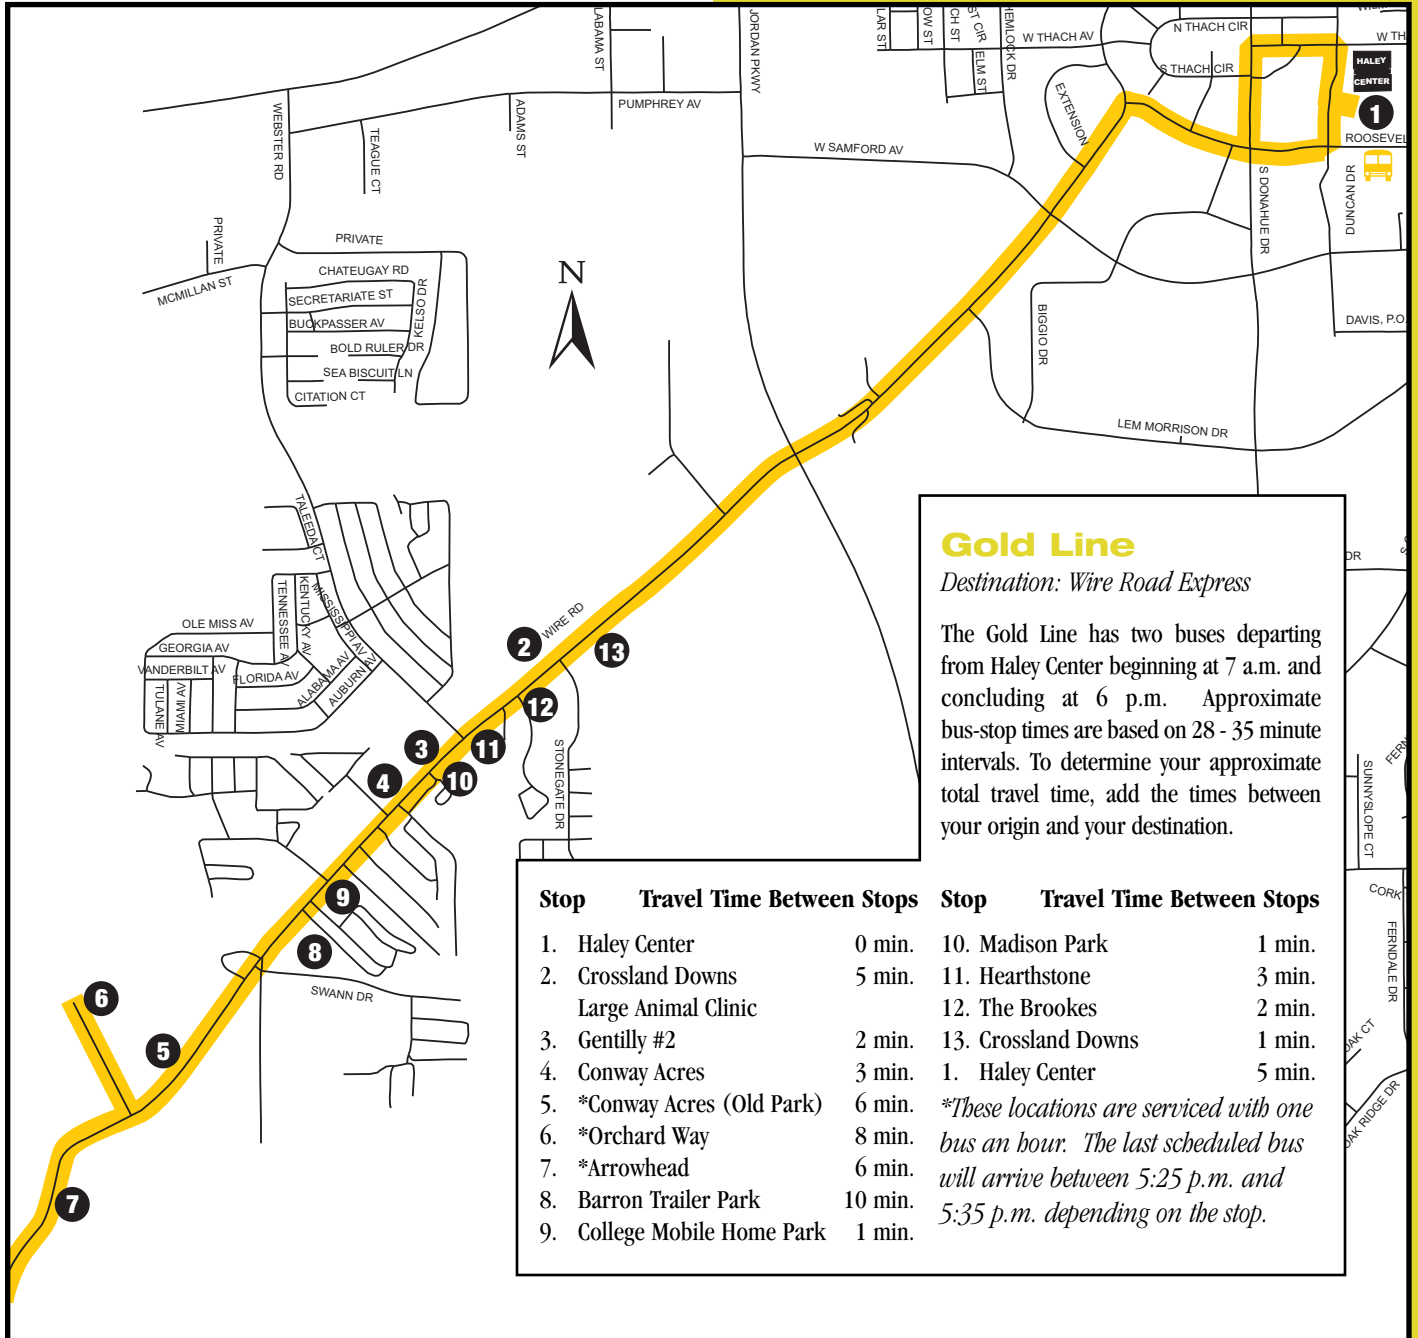

Wire Road Gold Line

Check Transit Visualization System for specific bus location.