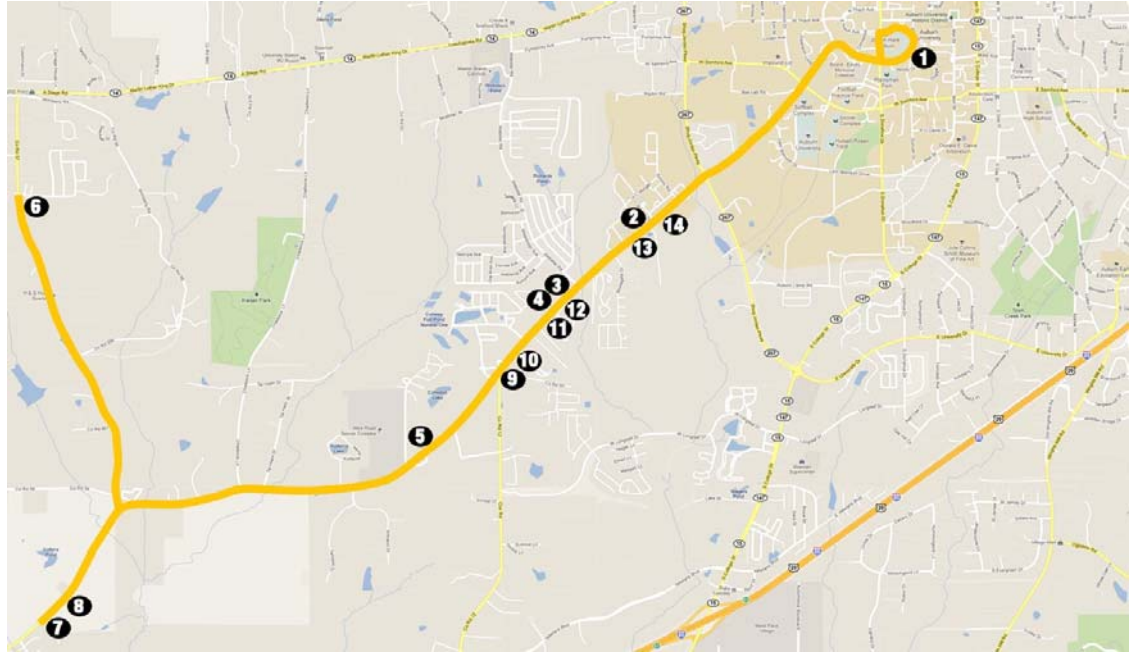

Wire Road Line

LINE FACTS

- Destination: Wire Road
- Also known as the Gold Line
- Is a three bus line
- Hours of line operation:
Fall and Spring Semesters: 7 am - 6 pm. Summer Semester: 7 am - 5 pm, Monday - Friday (when classes are in session)
- Departs from the Haley Center / AU Student Center Hub
- Approximate bus-stop times are based on 25-30 minute intervals
- *Fall and Spring Semesters: Stops 5,6,7 and 8 are serviced by one bus per hour. The last scheduled bus will arrive between 6:25-6:35 pm. Summer Semester: The last scheduled bus for stops 5,6,7 and 8 will arrive between 5:25-5:35 pm
- To determine your approximate travel time, add the times between your origin and your destination.
- Check the Transit Visualization System (TVS) for specific bus location.
- Use stop codes for SMS texting

EXTERNAL LINE

ACADEMIC YEAR 2012-2013

Tiger Transit Stop and Travel Timing Information

Stop	Stop Name(s) with Stop Codes	Time
1.	Haley Center (182) AU Student Center (182)	0 Min.
2.	Crossland Downs (144) Large Animal Clinic (144)	5 Min.
3.	Gentilly #2 (177)	2 Min.
4.	Conway Acres (138)	3 Min.
5.	* Conway Acres Old Park (139)	6 Min.
6.	* Orchard Way (257)	8 Min.
7.	* Saddlebrook (266)	6 Min.

Stop	Stop Name(s) with Stop Codes	Time
8.	* Arrowhead (105)	1 Min.
9.	Barron Trailer Park (119)	6 Min.
10.	College Mobile Home Pk (155)	1 Min.
11.	Madison Park (221)	1 Min.
12.	Hearthstone (193)	3 Min.
13.	The Brookes (283)	2 Min.
14.	Crossland Downs (143) Stone Gate (143)	1 Min.
1.	Haley Center (182) AU Student Center (182)	4 Min.