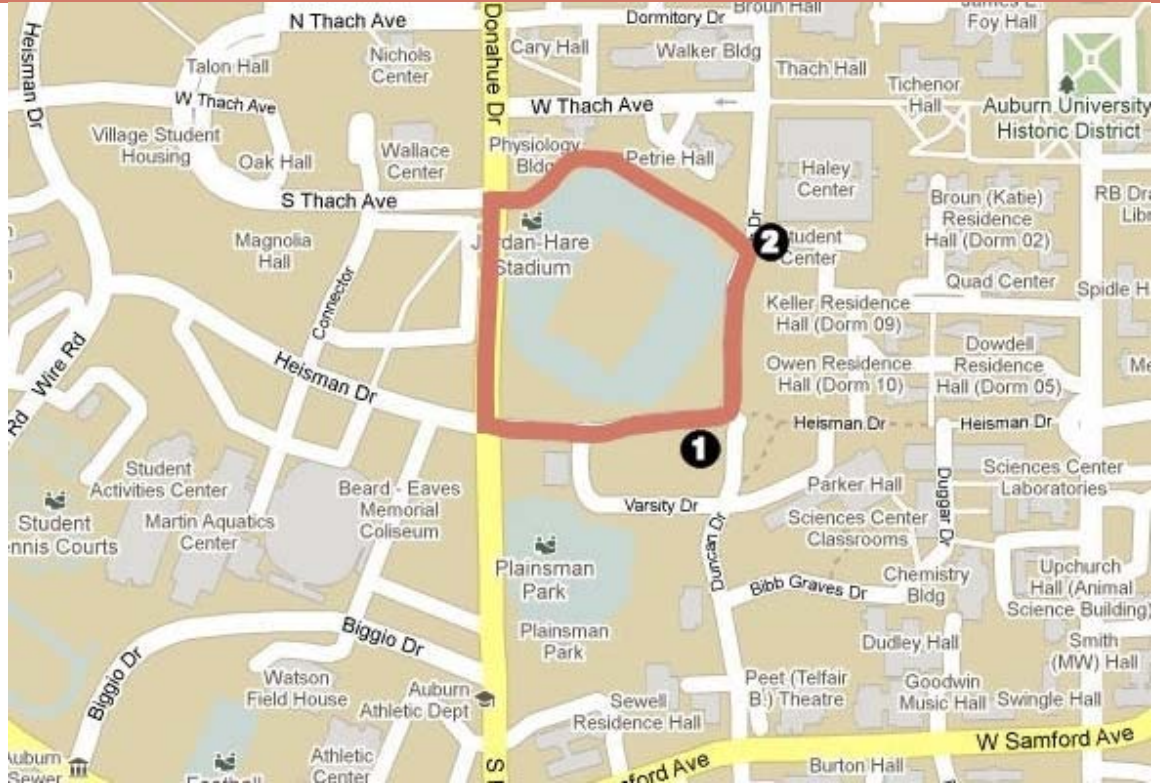

Stadium Deck Line

LINE FACTS

- Destination is the Stadium Deck
- Also known as the Coral Line
- Is a one bus line
- Hours of line operation:
Fall and Spring Semesters: 7 am - 6 pm.
Summer Semester: 7 am - 5 pm, Monday - Friday (when classes are in session)
- Departs from the stadium deck
- *When a bus is needed at the Haley Center stop, call (334) 844-4018 for service.
- Check the Transit Visualization System (TVS) for specific bus location .
- Use stop codes for SMS texting.

INTERNAL LINE

ACADEMIC YEAR 2012-2013

Tiger Transit Stop and Travel Timing Information

Stop	Stop Name(s) with Stop Codes	Time
1.	Stadium Deck (277)	0 Min.
2.*	Haley Center (182)	1 Min.
1.	Stadium Deck (277)	9 Min.