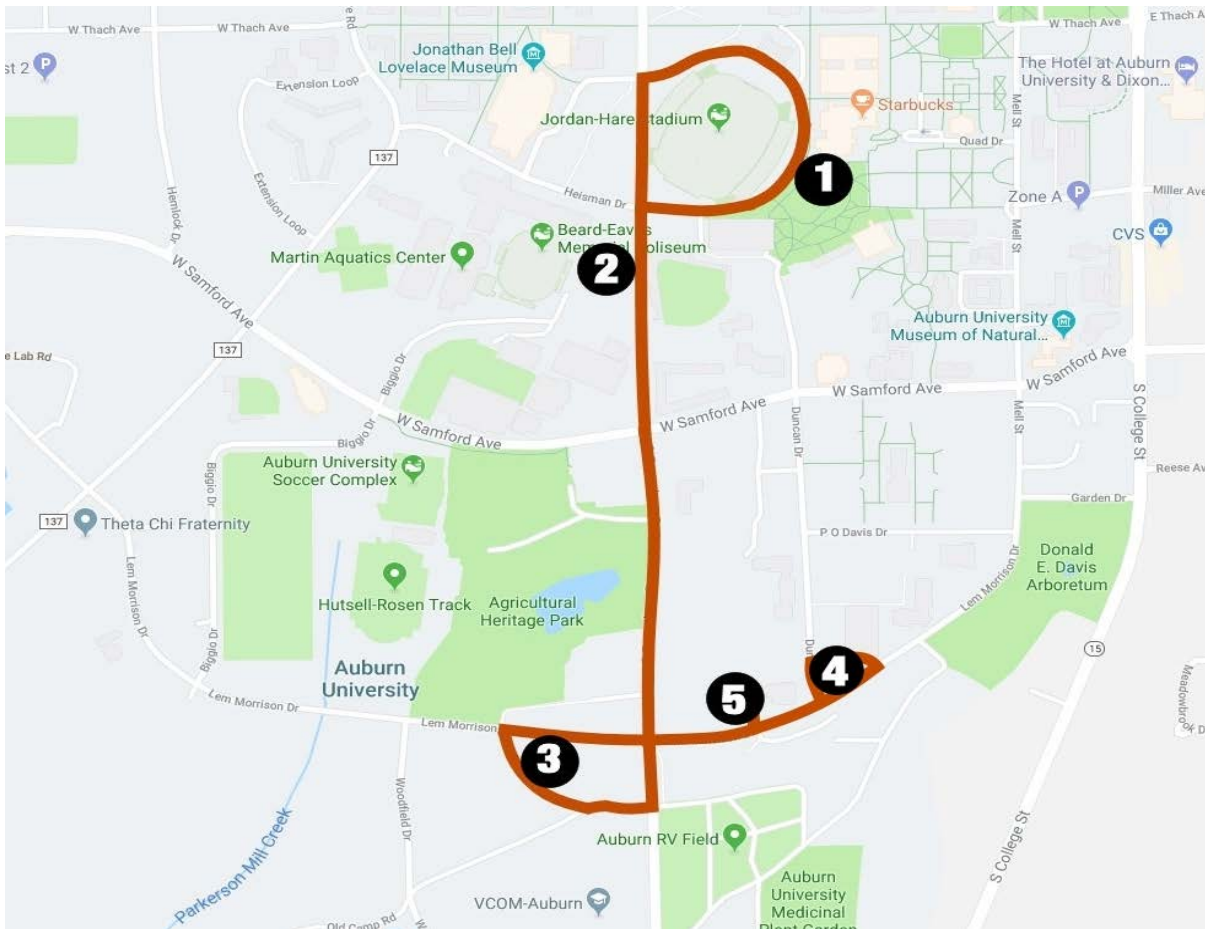

Health Sciences Sector Line

INTERNAL LINE

ACADEMIC YEAR 2018-2019

Line Facts

- ♦ The Health Sciences Sector Line is also known as the Copper Line.
- ♦ The line covers the Health Sciences Sector of the Auburn University campus.
- ♦ The departure location for this line is the AU Student Center Transit Hub #1.
- ♦ The hours of line operation are as follows:
 - Fall Semester: 7 am - 6 pm
 - Spring Semester: 7 am - 6 pm
 - Summer Semester: 7 am - 5 pm
- ♦ Approximate bus-stop times are on a 20 - 25 minute interval schedule.
- ♦ Check the Transit Visualization System (or TVS) for specific bus location.
- ♦ Use stop codes for SMS texting.
- ♦ Due to the uncertainty of traffic conditions, all times are subject to change.
- ♦ For the most current route information, visit our website at www.auburn.edu/transit.

Tiger Transit

Auburn, Alabama 36849

Phone: (334) 844-4757

tigertransit@auburn.edu

Health Sciences Sector Line

INTERNAL LINE

ACADEMIC YEAR 2018-2019

Tiger Transit Stop and Travel Information

(To determine your approximate travel time, add the times between your origin and destination.)

Stop No.	Stop Name(s)	Stop Code	Time
1.	AU Student Center #1 Haley Center	320	0 Min.
2.	Beard-Eaves Coliseum South Donahue Residence Hall Recreation & Wellness Center Wellness Kitchen	120	4 Min.
3.	Health Sciences Sector	712	4 Min.
*4.	South Quad Parking Deck AU Parking Services OIT Building	195	2 Min.
5	AU Medical Center	110	2 Min.
1.	AU Student Center #1 Haley Center	320	7 Min.

**Stop 4 is the transfer point for passengers needing transportation to stops which are assigned to the South Quad-East Campus Line (i.e. the Mell Street Classroom Building) .*

Tiger Transit

Auburn, Alabama 36849