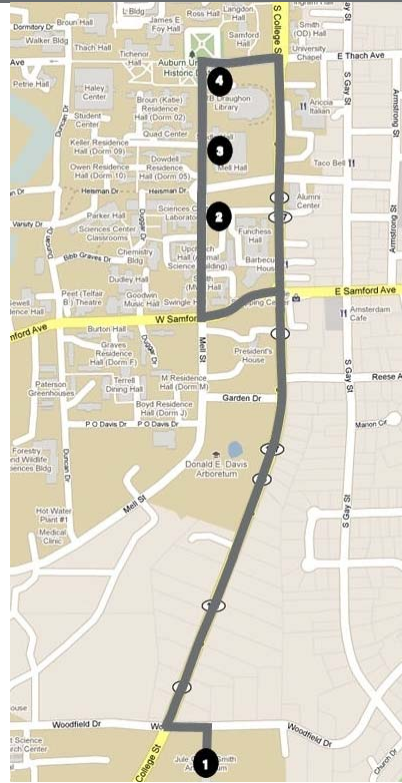

Museum Line

LINE FACTS

- Destination is the Museum
- Also known as the Charcoal Line
- Is a one bus line
- Hours of line operation:
Fall and Spring Semesters: 7 am - 6 pm.
Summer Semester: 7 am - 5 pm, Monday - Friday (when classes are in session)
- Departs from the Jule Collins Smith Art Museum
- Approximate bus-stop times are based on 15-18 minute intervals
- To determine your approximate travel time, add the times between your origin and your destination.
- Check the Transit Visualization System (TVS) for specific bus location.
- Use stop codes for SMS texting.

INTERNAL LINE

ACADEMIC YEAR 2012-2013

Tiger Transit Stop and Travel Timing Information

Stop	Stop Name(s) with Stop Codes	Time
1.	Jule Collins Smith Art Museum (200)	0 Min.
2.	Upchurch Hall (103) Ag Hill (103)	6 Min.
3.	Spidle Hall (274) Quad Center (274)	2 Min.
4.	RBD Library (256)	1 Min.
1.	Jule Collins Smith Art Museum (200)	6 Min.