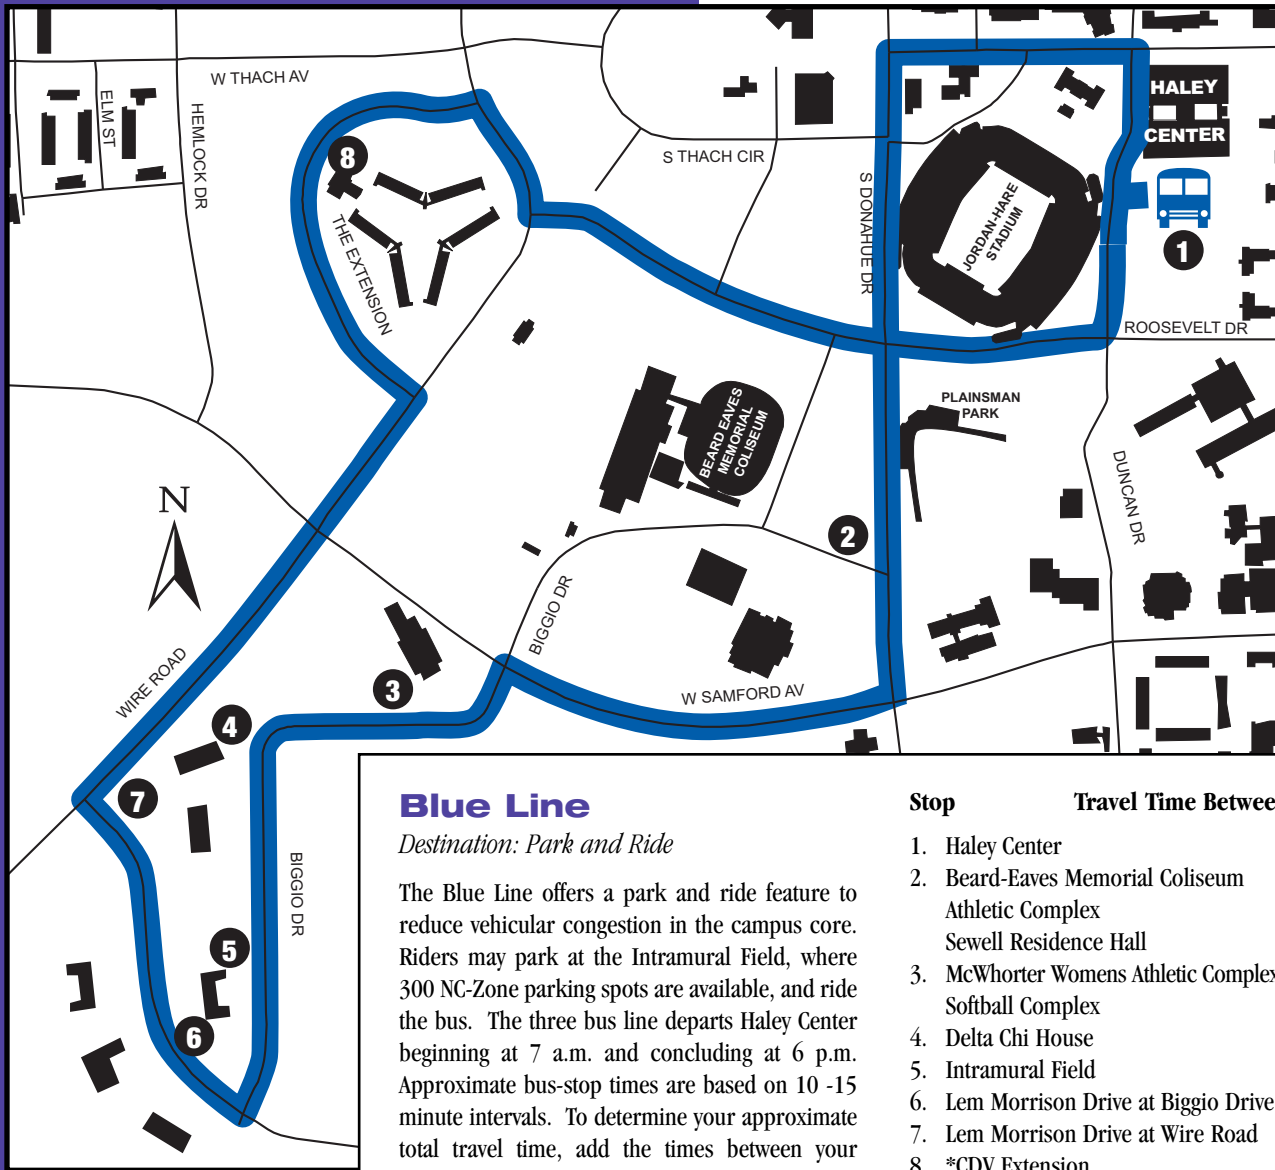

Blue Line *Park and Ride*

Blue Line

Destination: Park and Ride

The Blue Line offers a park and ride feature to reduce vehicular congestion in the campus core. Riders may park at the Intramural Field, where 300 NC-Zone parking spots are available, and ride the bus. The three bus line departs Haley Center beginning at 7 a.m. and concluding at 6 p.m. Approximate bus-stop times are based on 10 -15 minute intervals. To determine your approximate total travel time, add the times between your origin and your destination.

Check Transit Visualization System for specific bus location.

Stop

Travel Time Between Stops

1. Haley Center	0 min.
2. Beard-Eaves Memorial Coliseum Athletic Complex Sewell Residence Hall	2 min.
3. McWhorter Womens Athletic Complex Softball Complex	2 min.
4. Delta Chi House	1 min.
5. Intramural Field	2 min.
6. Lem Morrison Drive at Biggio Drive	1 min.
7. Lem Morrison Drive at Wire Road	1 min.
8. *CDV Extension	4 min.
1. Haley Center	4 min.

**Service will only be until 3 p.m. on Fridays when there is a home football game scheduled for Saturday within the same week.*