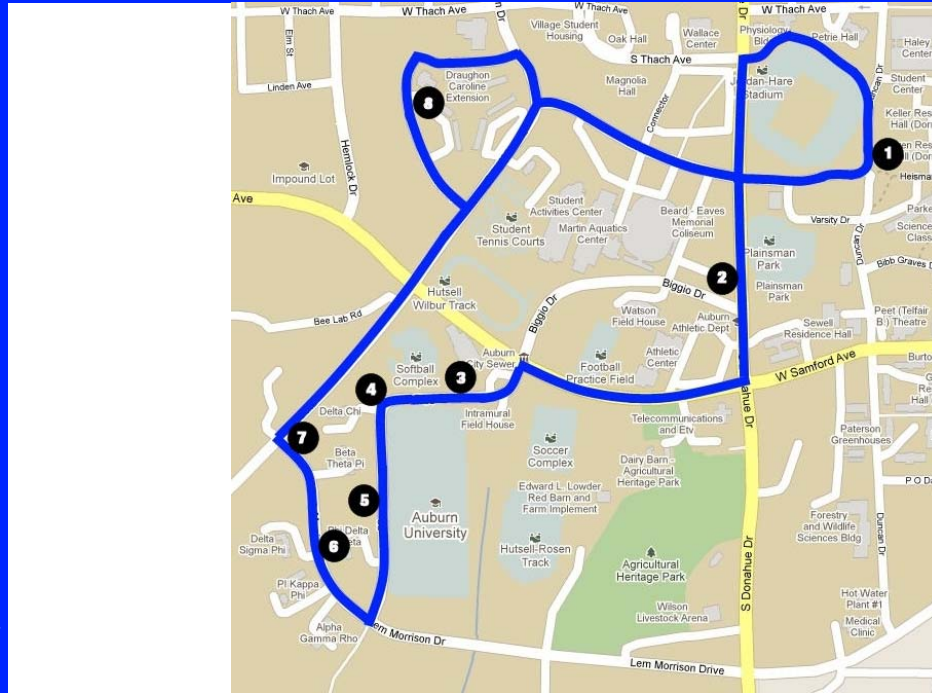

Park and Ride Line

LINE FACTS

- **Destination: Park and Ride**
- **Also known as the Blue Line**
- **Is a three bus line**
- **Hours of line operation:**
Fall and Spring Semesters: 7 am - 6 pm.
Summer Semester: 7 am - 5 pm, Monday - Friday (when classes are in session)
- **Departs from the Haley Center / AU Student Center Hub**
- **Approximate bus-stop times are based on 10-15 minute intervals**
- **Service is not available at Stop 8, after 3 pm on the Friday before each home football game.**
- **To determine your approximate travel time, add the times between your origin and your destination.**
- **Check the Transit Visualization System (TVS) for specific bus location.**
- **Use stop codes for SMS texting.**

INTERNAL LINE

ACADEMIC YEAR 2012-2013

Tiger Transit Stop and Travel Timing Information

Stop	Stop Name(s) with Stop Codes	Time
1.	Haley Center (182) AU Student Center (182)	0 Min.
2.	Beard-Eaves Coliseum (120) Athletic Complex (120) Sewell Residence Hall (120)	3 Min.
3.	McWhorter Women's Athletic Complex (228) Softball Complex (228)	5 Min.
4.	Delta Chi House (149)	1 Min.
5.	Intramural Field (199)	2 Min.
6.	Lem Morrison at Biggio Drive (209)	2 Min.
7.	Lem Morrison at Wire Road (213)	2 Min.
8.	Carolyn Draughn Village Extension (132)	5 Min.
1.	Haley Center (182) AU Student Center (182)	5 Min.