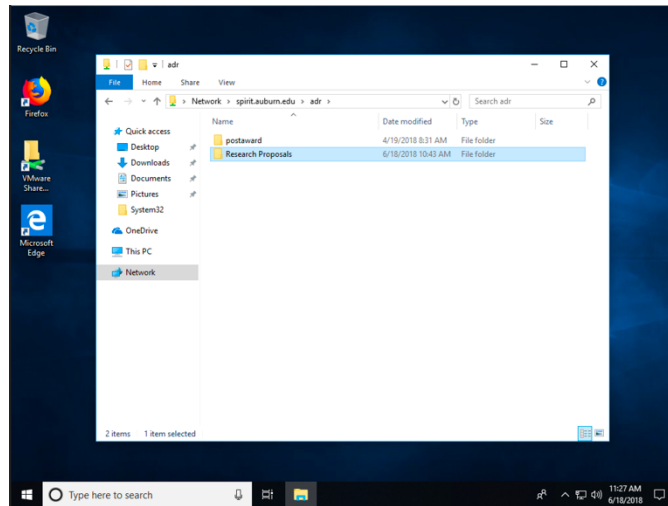

ADR Research Proposals Storage

Accessing Proposal Storage on Spirit

Windows Instructions:

- NOTE: If accessing from off-campus, please connect to AU VPN before following these instructions.
- Open File Explorer
- Type \\cr1.auburn.edu\adr in the address bar of the file explorer.

Mac Instructions:

- NOTE: if accessing from off-campus, please connect to AU VPN before following these instructions.
- Click on the desktop and ensure “Finder” is listed in the upper right-hand corner.
- Click the “Go” Menu and choose “Connect to Server...” or use CMD + K keyboard shortcut.
- In the Server Address type in “smb://cr1.auburn.edu/adr” and click the “+” symbol to save this address for the future use, then click Connect.
- Sign in using your Auburn Username (do not add @auburn.edu) and Password.