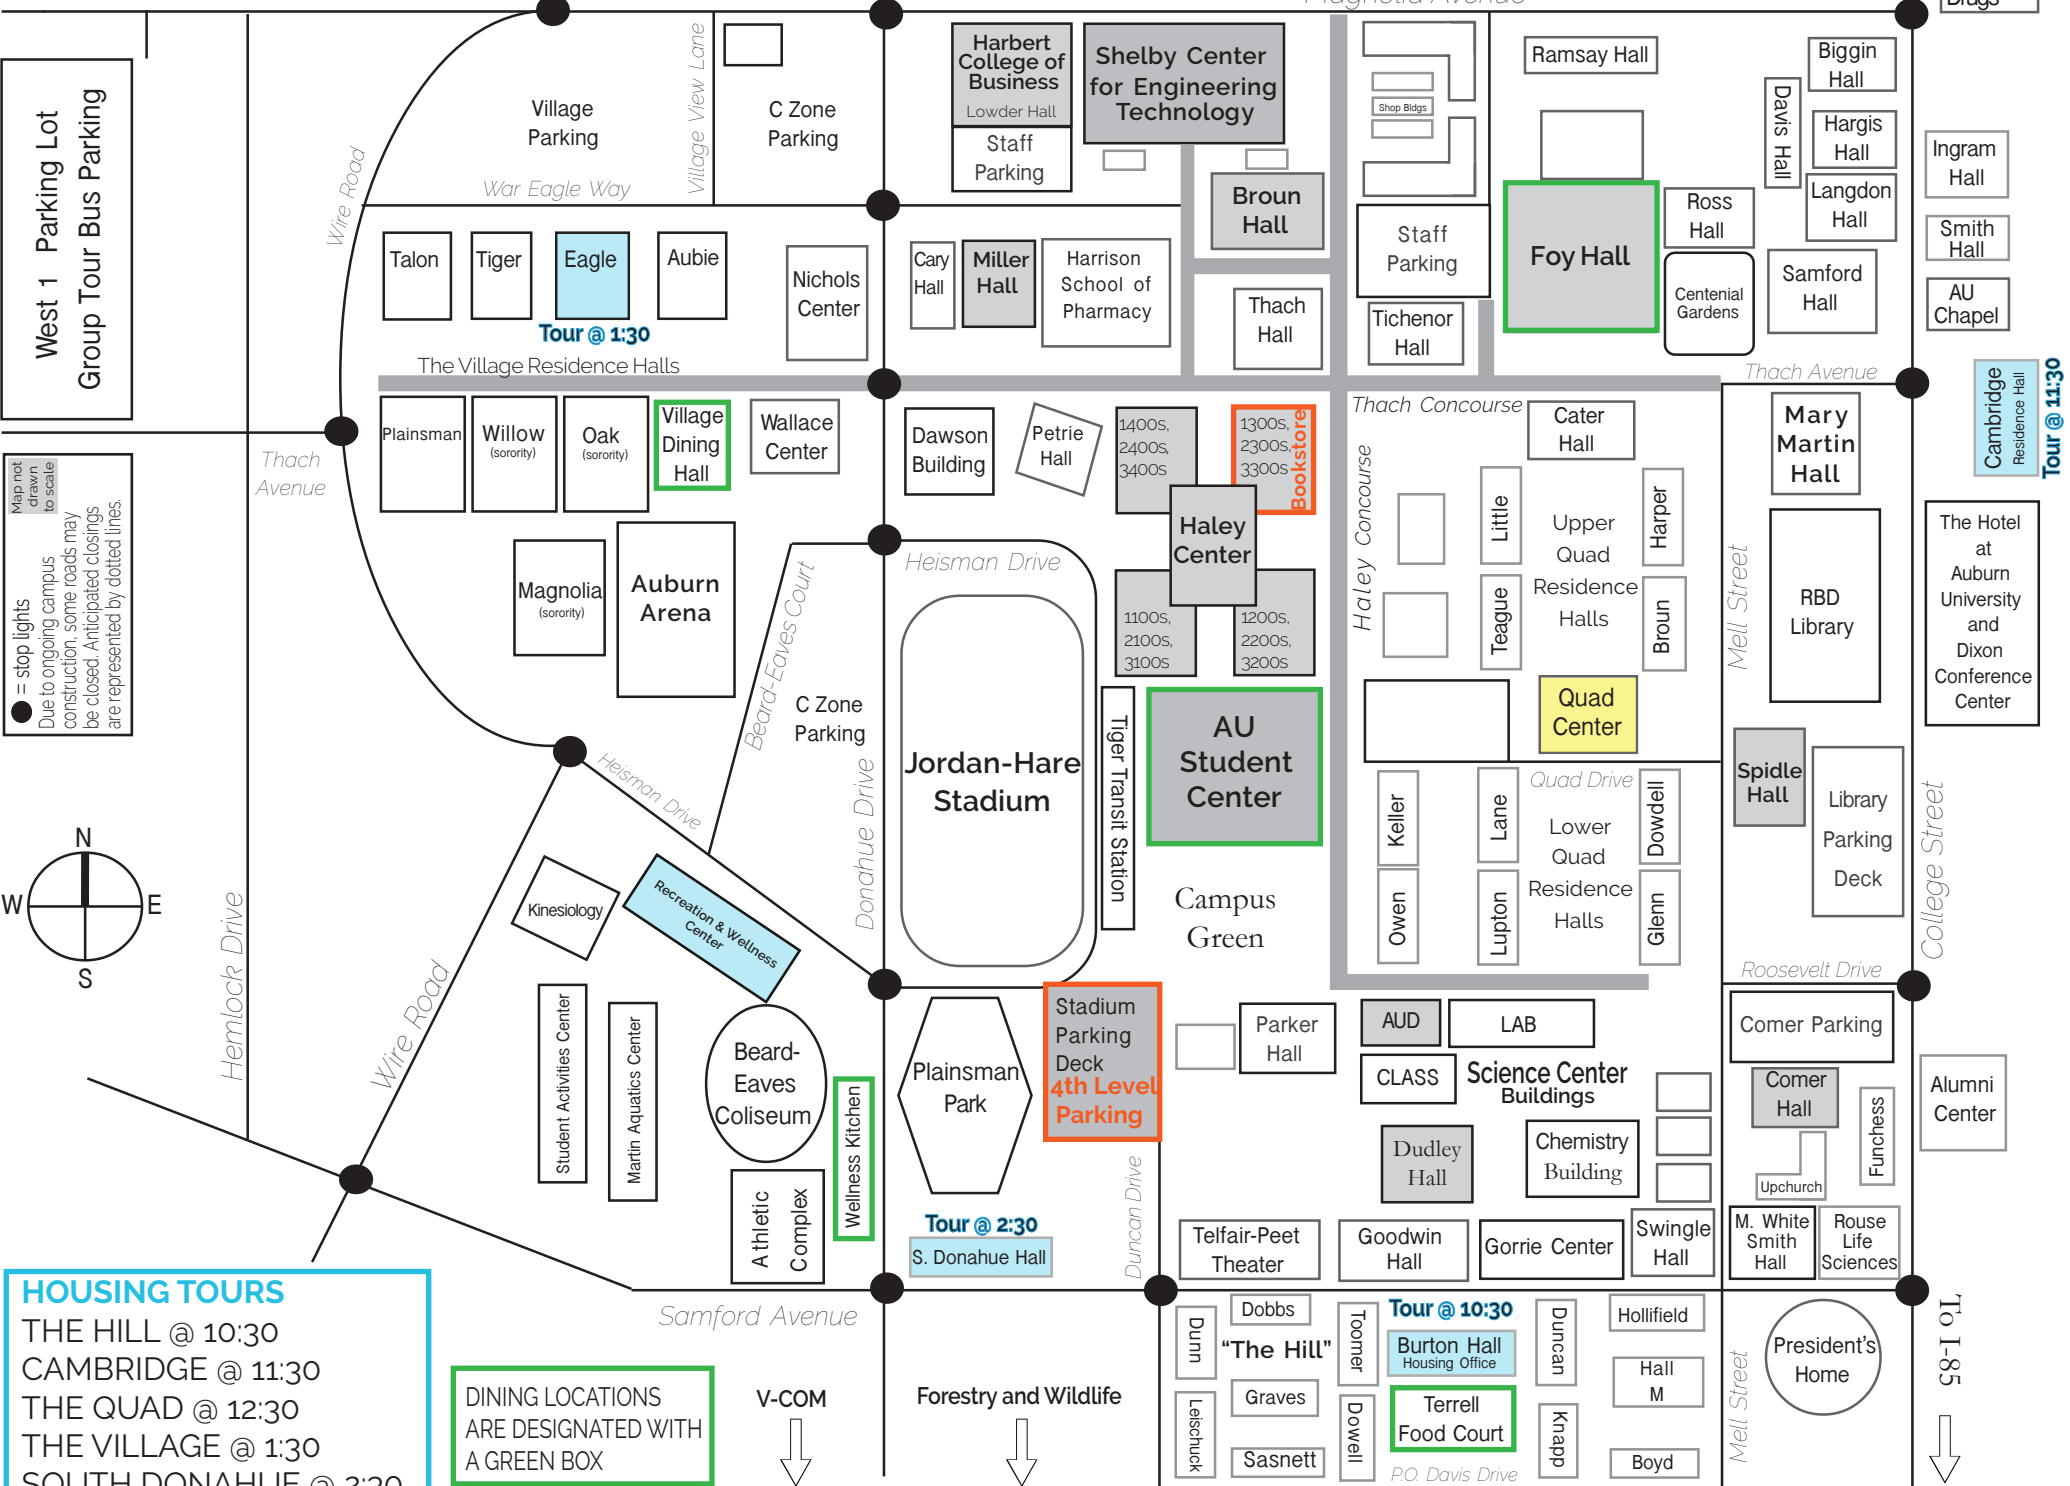

Auburn University Campus Map

West 1 Parking Lot
Group Tour Bus Parking

Map not drawn to scale
Due to ongoing campus construction, some roads may be closed. Anticipated closings are represented by dotted lines.

HOUSING TOURS
 THE HILL @ 10:30
 CAMBRIDGE @ 11:30
 THE QUAD @ 12:30
 THE VILLAGE @ 1:30
 SOUTH DONAHUE @ 2:30

DINING LOCATIONS ARE DESIGNATED WITH A GREEN BOX

V-COM

Forestry and Wildlife

Tour @ 10:30
 Burton Hall Housing Office
 Terrell Food Court

Cambridge Residence Hall
 Tour @ 11:30

58-101