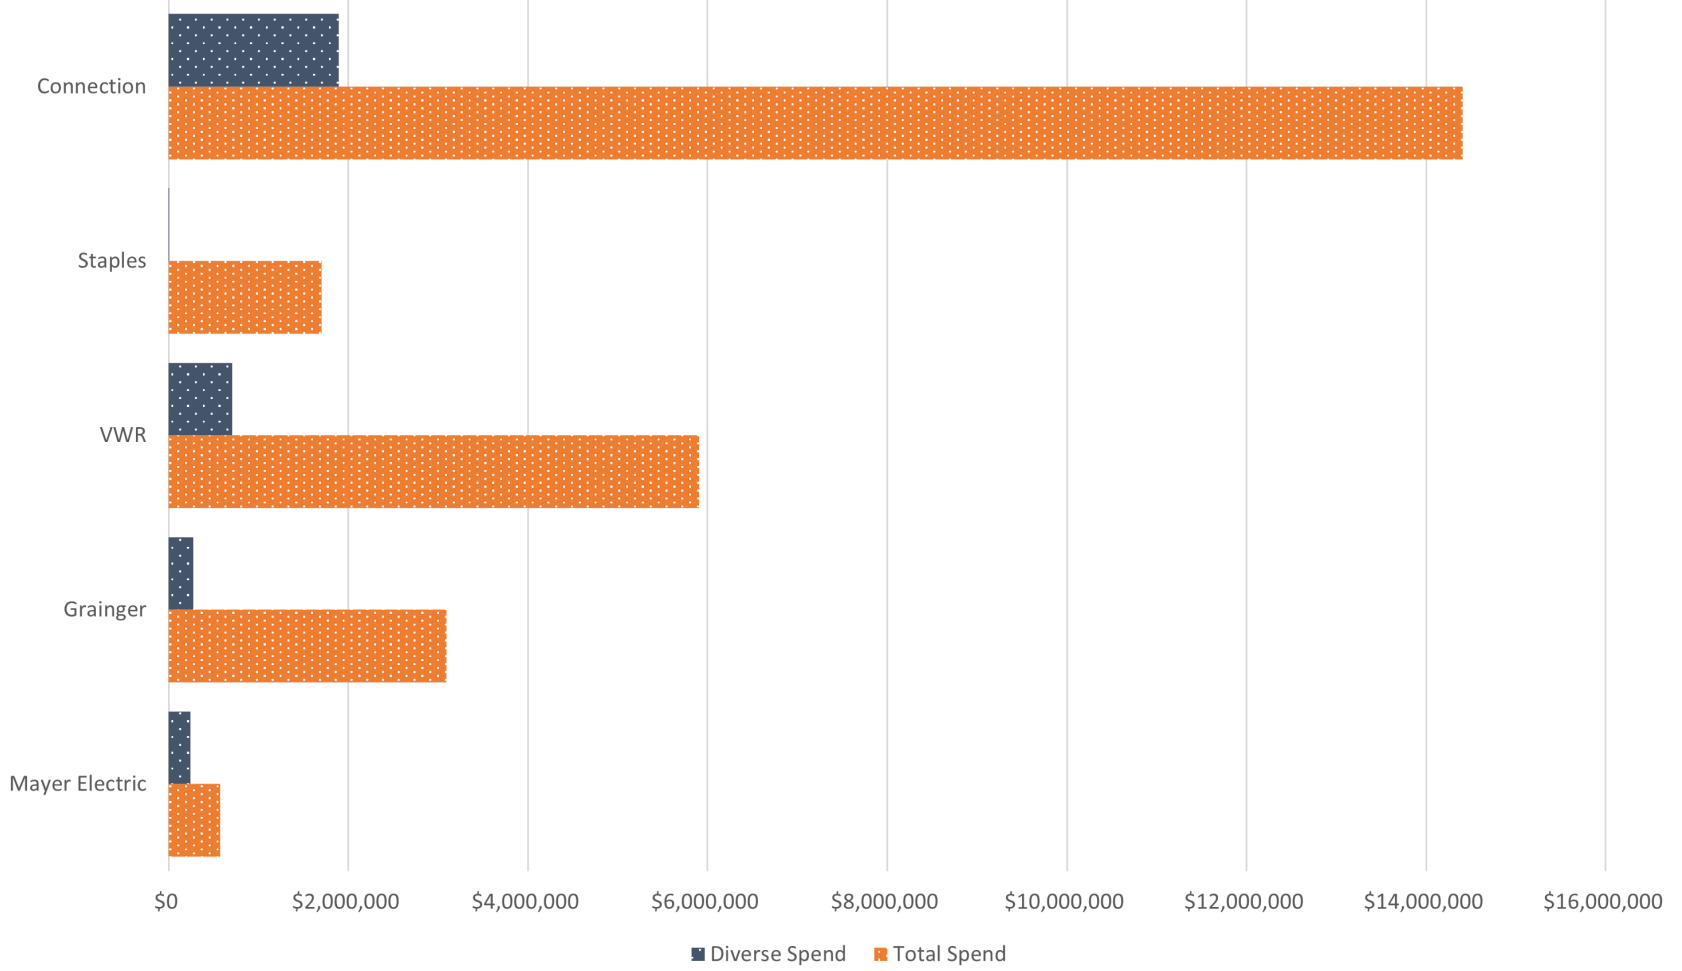

### Auburn University FY 2021 Total & Diverse Spend

### Diverse Spend by Vendor

■ Mayer Electric ■ Grainger ■ VWR ■ Staples ■ Connection