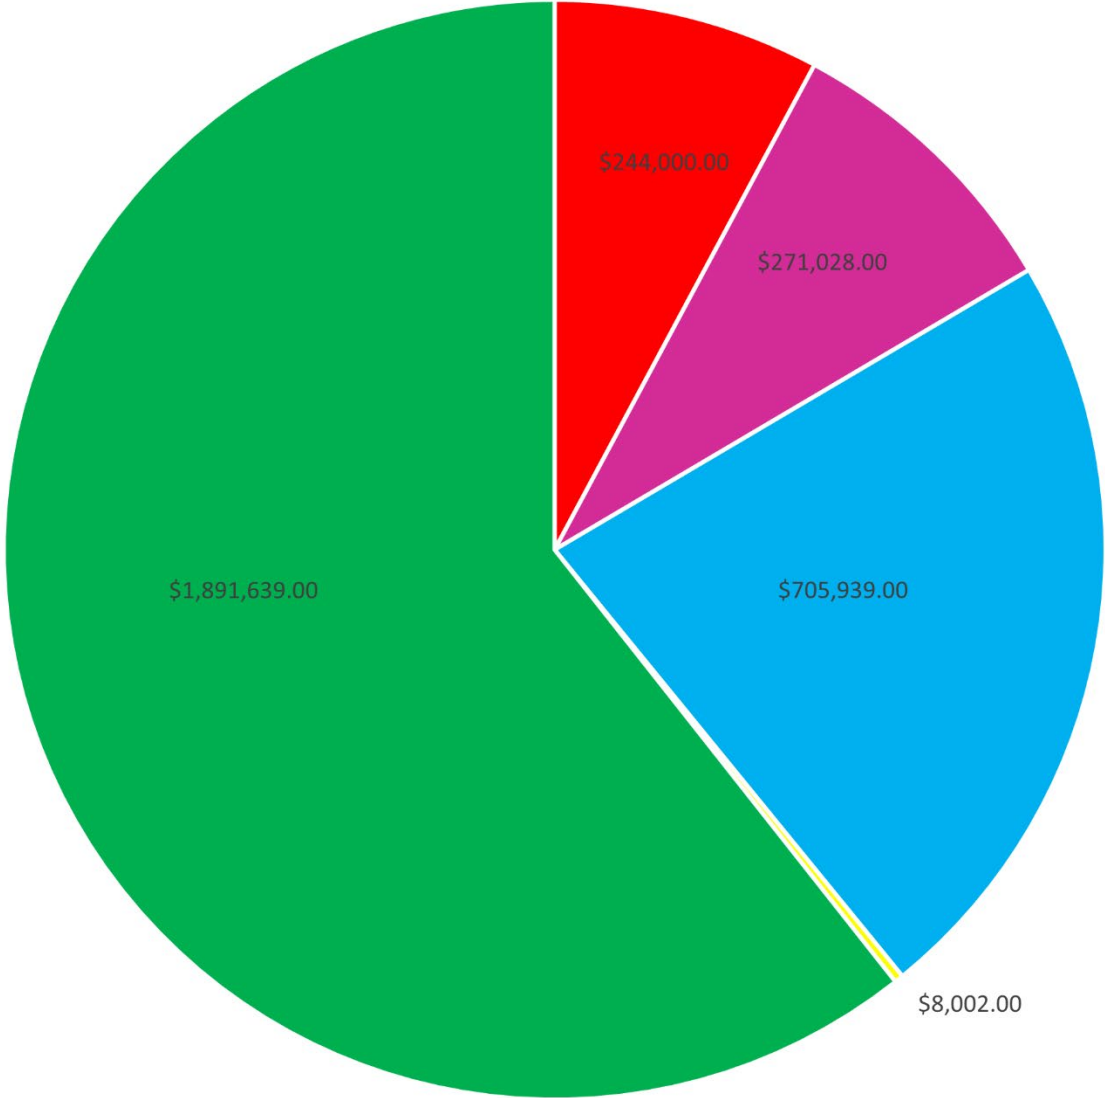

### Auburn University FY 2021 Total & Diverse Spend

### Diverse Spend by Vendor

■ Mayer Electric ■ Grainger ■ VWR ■ Staples ■ Connection