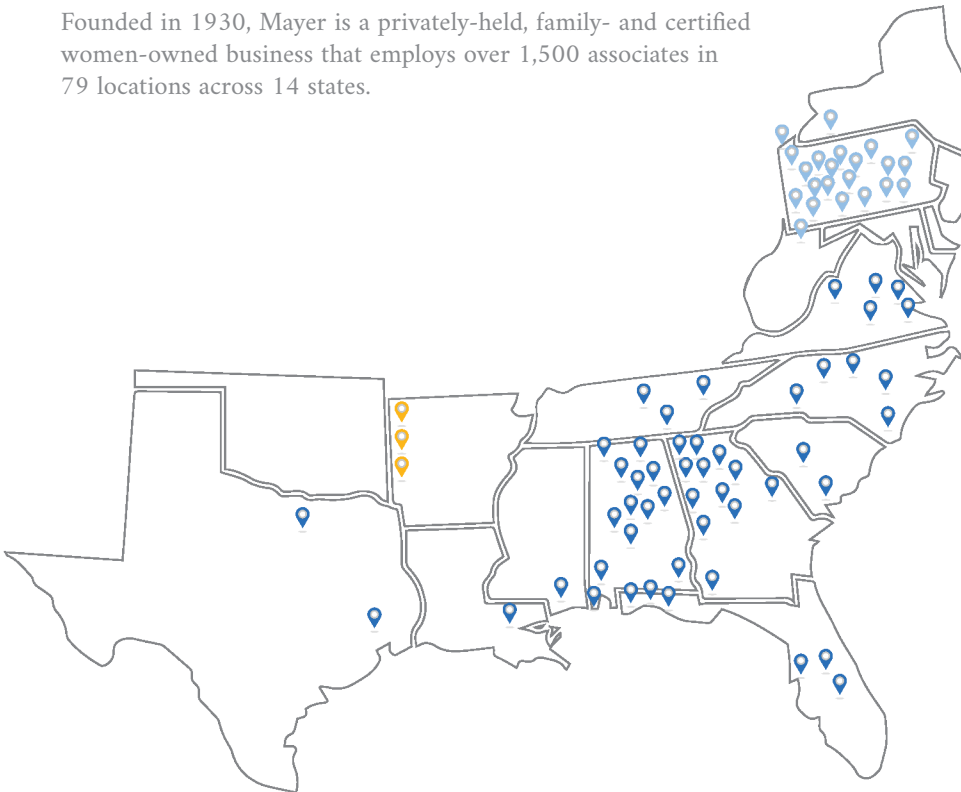

WIRING DEVICES

Ericson
Hubbell
Mulberry
McGill
Pass & Seymour Legrand
Woodhead-Molex

Due to manufacturer's restrictions, not every manufacturer's products are stocked at every location.

SERVING CUSTOMERS SINCE 1930

Founded in 1930, Mayer is a privately-held, family- and certified women-owned business that employs over 1,500 associates in 79 locations across 14 states.

ALABAMA

Annonston	256.240.2540
Birmingham	205.583.3500
Decatur	256.350.2616
Dothan	334.792.2111
Gadsden	256.442.4100
Huntsville	256.533.5400
Mobile	251.432.4486
Montgomery	334.834.5930
Muscle Shoals	256.381.7000
Pelham	205.988.8942
Sylacauga	256.245.2297
Tuscaloosa	205.345.8770

GEORGIA

Albany	229.405.7660
Atlanta/Fulton	404.696.3000
Augusta	706.619.3838
Calhoun	706.625.9919
College Park	404.768.1476
Columbus	706.327.2689
Covington	770.929.0160
LaGrange	706.883.8181
Lawrenceville	770.963.3451
Macon	478.743.4400
Norcross	770.447.6800
North Cobb	770.425.1133
Thomasville	229.228.9552

LOUISIANA

New Orleans	504.206.3700
-------------	--------------

MISSISSIPPI

Gulfport	228.604.1980
----------	--------------

NORTH CAROLINA

Charlotte	704.529.0529
Durham	919.383.1541
Greensboro	336.275.9603
Greenville	252.756.5506
Wilmington	910.251.9700