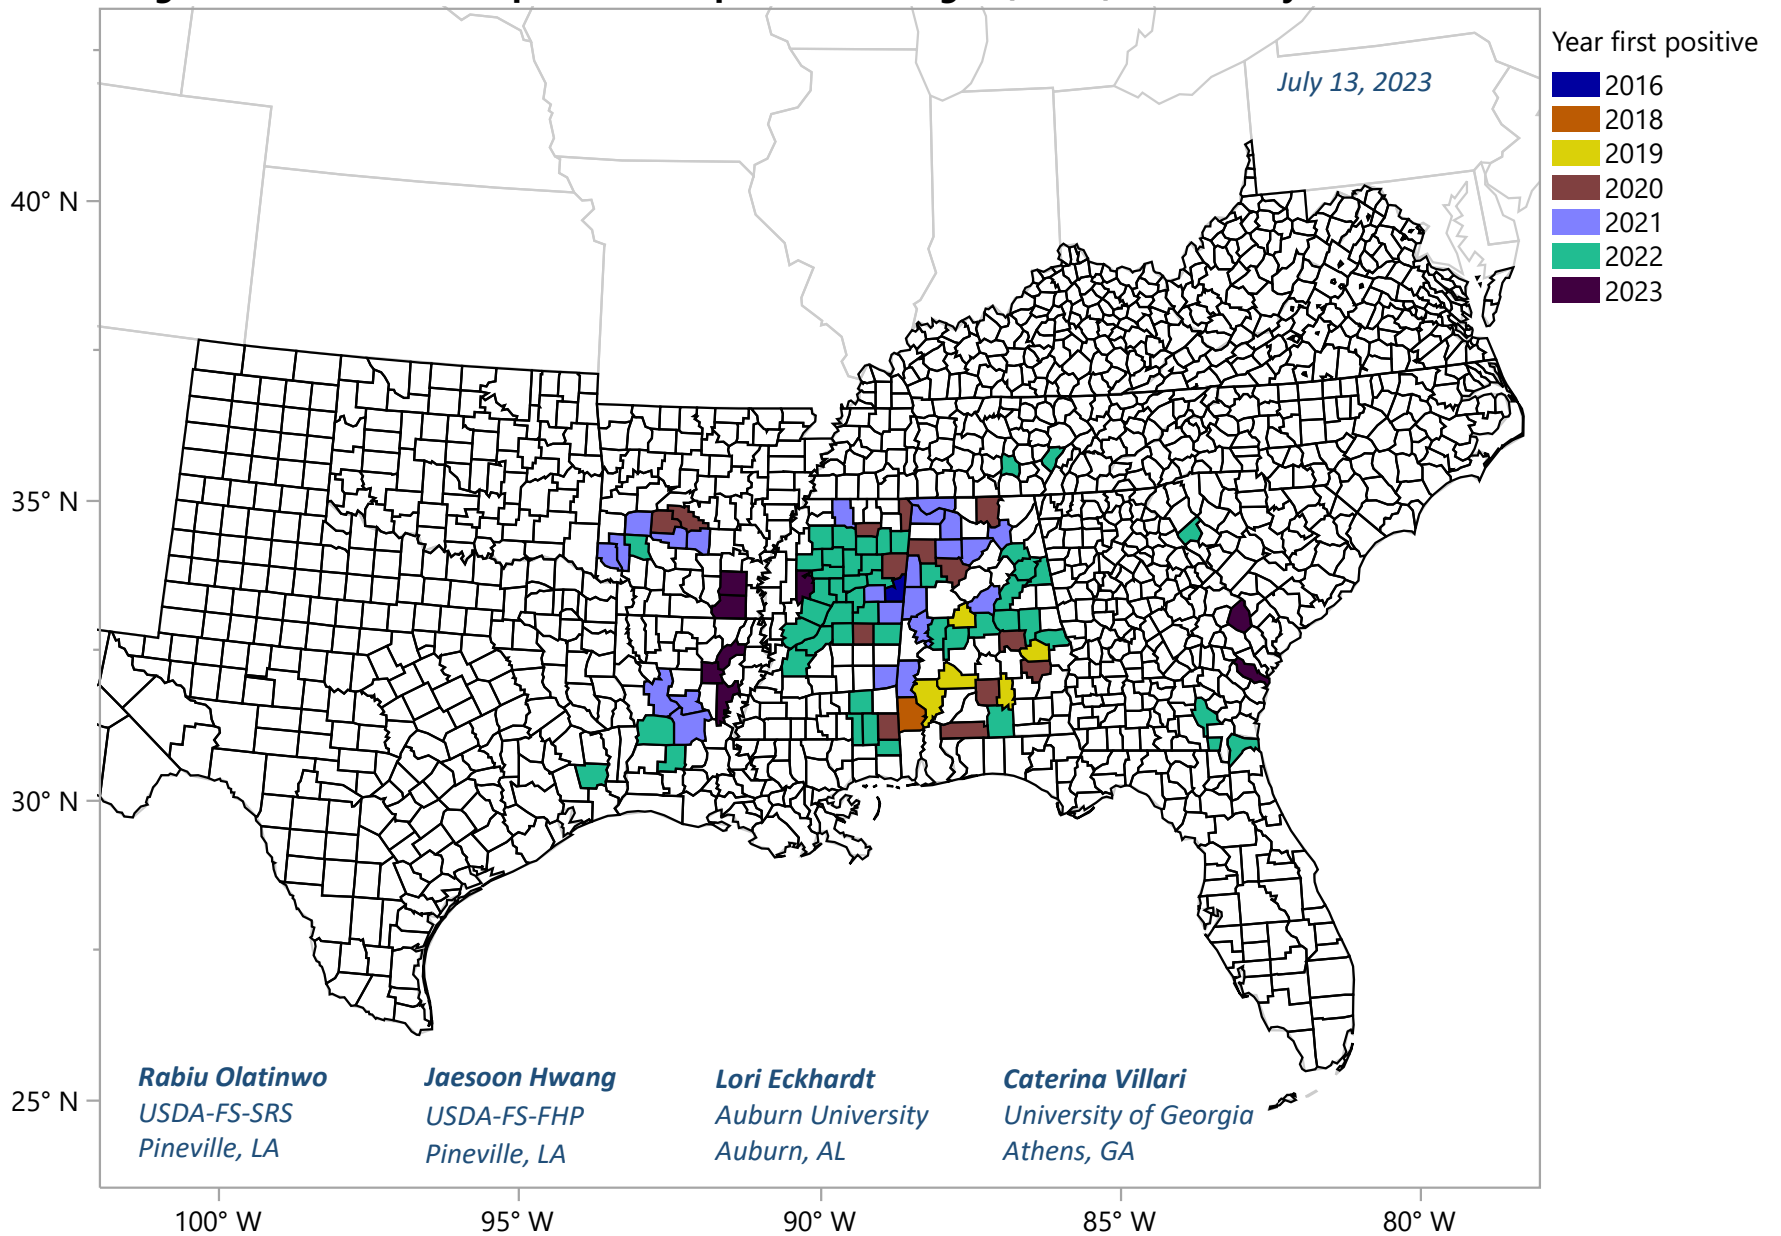

Regional Distribution Map of Brown Spot Needle Blight (BSNB) on Loblolly Pine

Contact: Rabiu Olatinwo (rabiu.o.olatinwo@usda.gov)