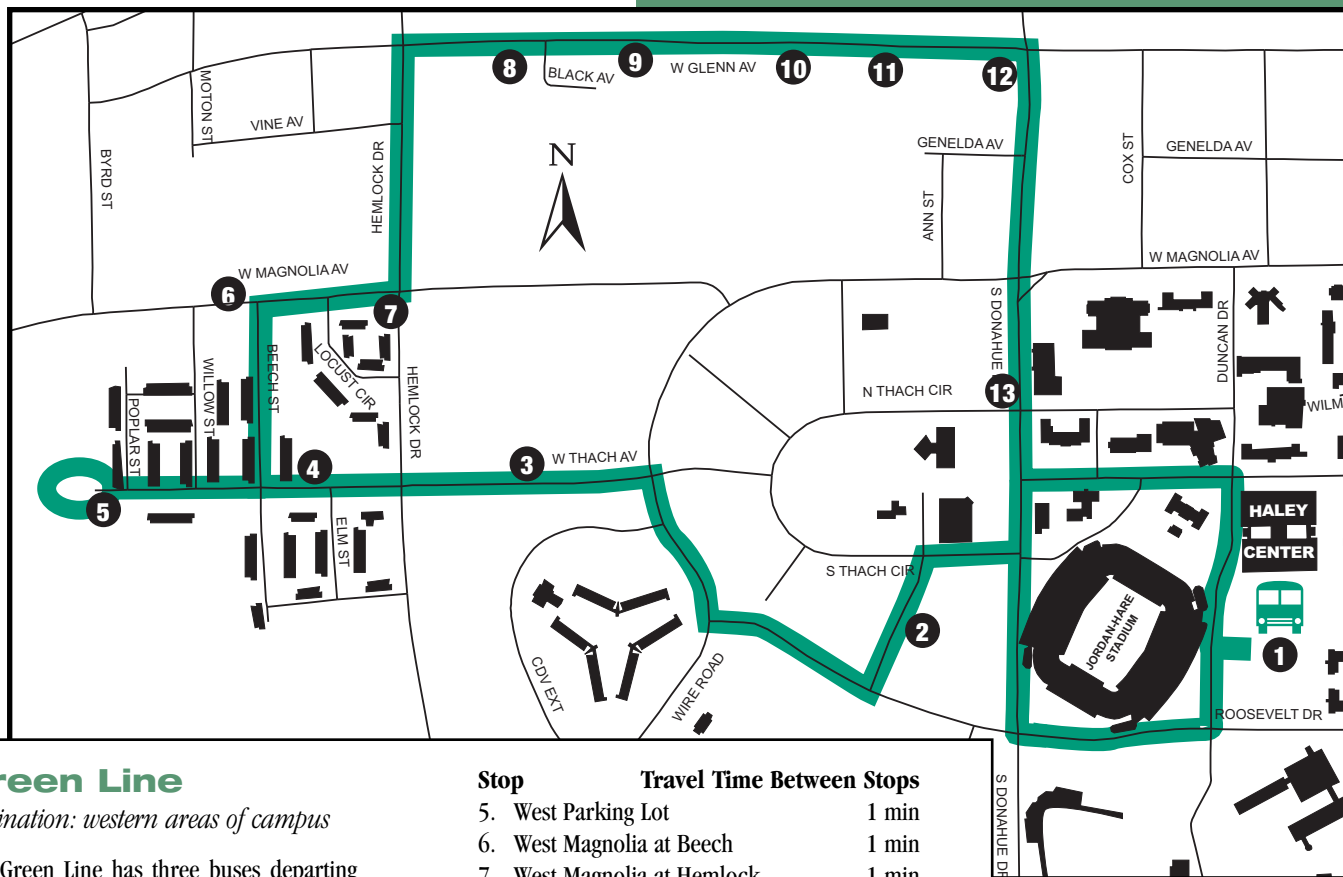

West Campus Green Line

Green Line

Destination: western areas of campus

The Green Line has three buses departing from Haley Center beginning at 7 a.m. and concluding at 6 p.m. Approximate bus-stop times are based on 15 -20 minute intervals. To determine your approximate total travel time, add the times between your origin and your destination.

| Stop | Travel Time Between Stops |
|--|---------------------------|
| 1. Haley Center | 0 min. |
| 2. North Coliseum Parking Lot (C-Zone) | 2 min |
| 3. Farm House | 4 min |
| 4. Beech at West Thach | 1 min |
| Old CDV Laundry | |
| AU Impound Lot | |

| Stop | Travel Time Between Stops |
|-------------------------------------|---------------------------|
| 5. West Parking Lot | 1 min |
| 6. West Magnolia at Beech | 1 min |
| 7. West Magnolia at Hemlock | 1 min |
| 8. Logan Square Apartments #1 | 1 min |
| 9. Logan Square Apartments #2 | 1 min |
| 10. Stadium Edge Apartments | 1 min |
| 11. Village Green | 1 min |
| University Condos | |
| 12. Peachtree | 1 min |
| Brownstone | |
| 13. Lowder Business Building | 4 min |
| Cary Hall | |
| Wallace Building | |
| Nichols Center | |
| AU Federal Credit Union Parking Lot | |
| 1. Haley Center | 3 min |