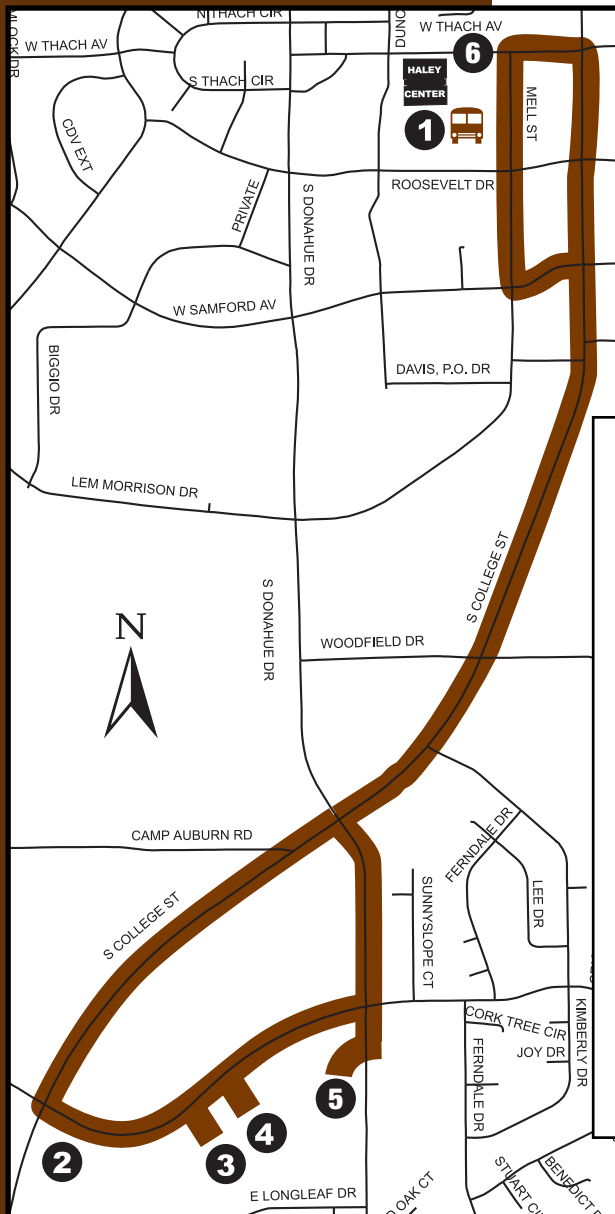

# Chocolate Line

## *East University*

### Chocolate Line

*Destination: East University Drive*

The Chocolate Line is a three bus line departing from the Mell Street Station beginning at 7 a.m. and concluding at 6 p.m. Approximate bus-stop times are based on 20 - 25 minute intervals. To determine your approximate total travel time, add the times between your origin and your destination.

#### Stop                      Travel Time Between Stops

1. Mell Street Station	0 min.
2. College Street & E. University Dr.	10 min.
3. Lakewood Commons #1	1 min.
4. Lakewood Commons #2	1 min.
5. Garden District	3 min.
6. RBD Library	6 min.
1. Mell Street Station	1 min.