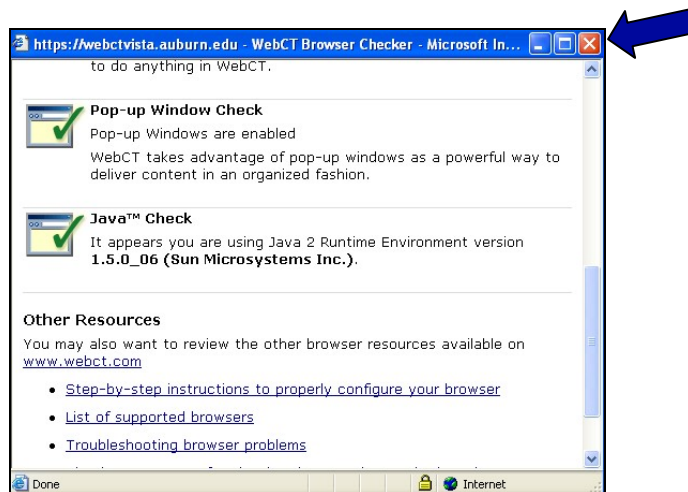

# How to Log In to Blackboard

1. To make sure you can log in to Blackboard, select the **Browser Checker** link to see if your browser is compatible.

2. If you pass all the checks, click the **Close** button and log in to Blackboard.