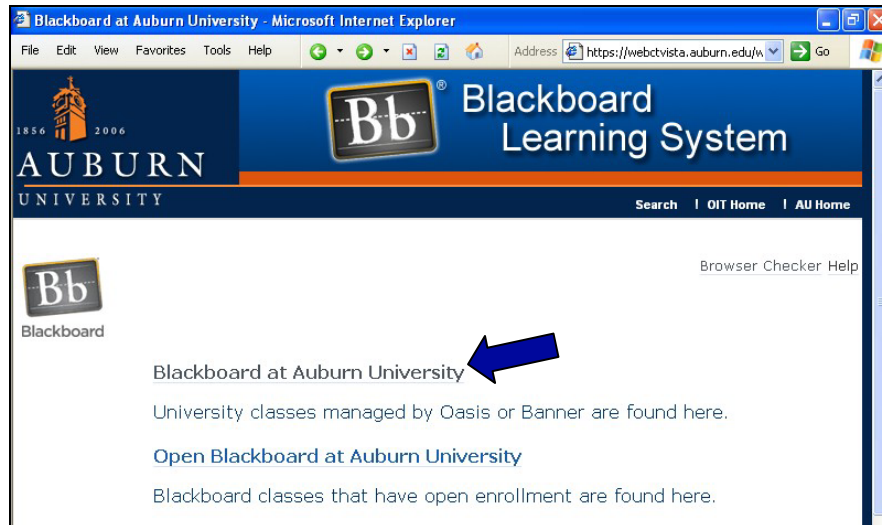

# How to Log In to Blackboard

1. To make sure you can log in to Blackboard, select the **Browser Checker** link to see if your browser is compatible.

2. If you pass all the checks, click the **Close** button and log in to Blackboard.

# How to Log In to Blackboard

3. Select the **Blackboard at Auburn University** link.

4. Enter your **User Name** (username@auburn.edu) and **Password**.