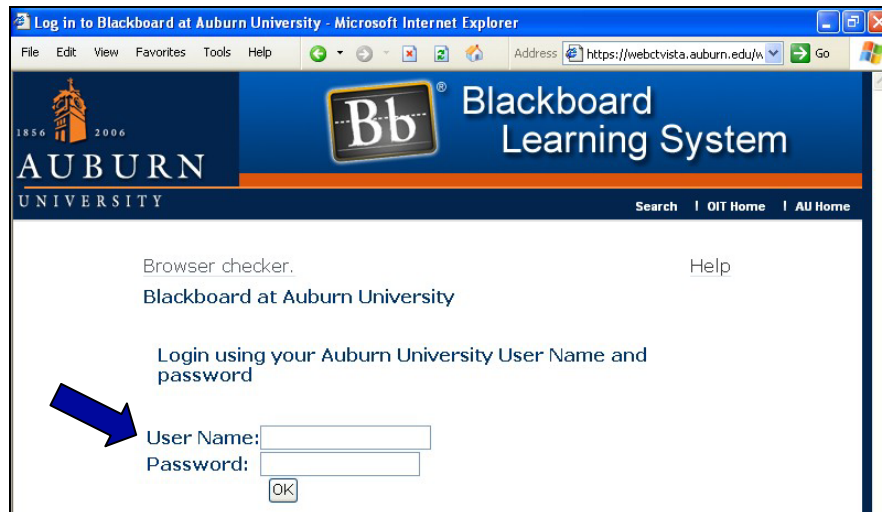

# How to Log In to Blackboard

1. To make sure you can log in to Blackboard, select the **Browser Checker** link to see if your browser is compatible.

2. If you pass all the checks, click the **Close** button and log in to Blackboard.

# How to Log In to Blackboard

3. Select the **Blackboard at Auburn University** link.

4. Enter your **User Name** (username@auburn.edu) and **Password**.