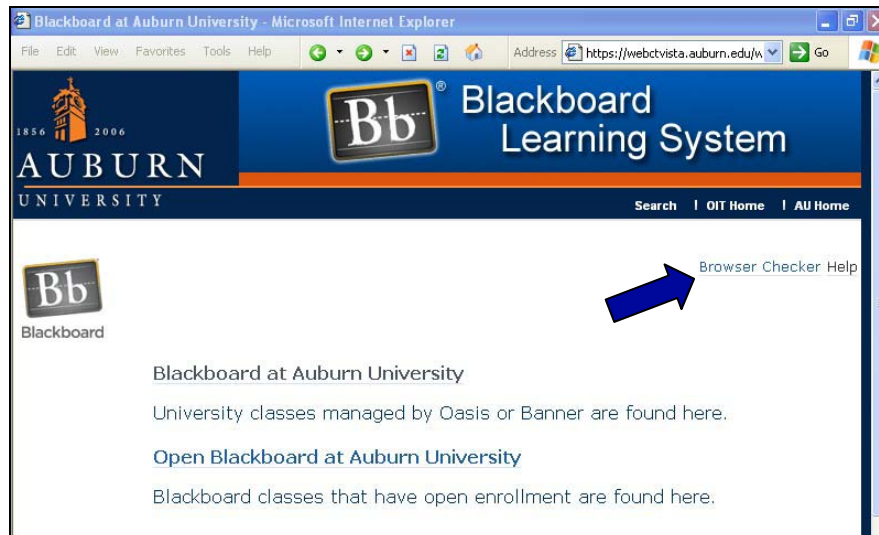

# How to Log In to Blackboard

1. To make sure you can log in to Blackboard, select the **Browser Checker** link to see if your browser is compatible.

2. If you pass all the checks, click the **Close** button and log in to Blackboard.

# How to Log In to Blackboard

3. Select the **Blackboard at Auburn University** link.

4. Enter your **User Name** (username@auburn.edu) and **Password**.