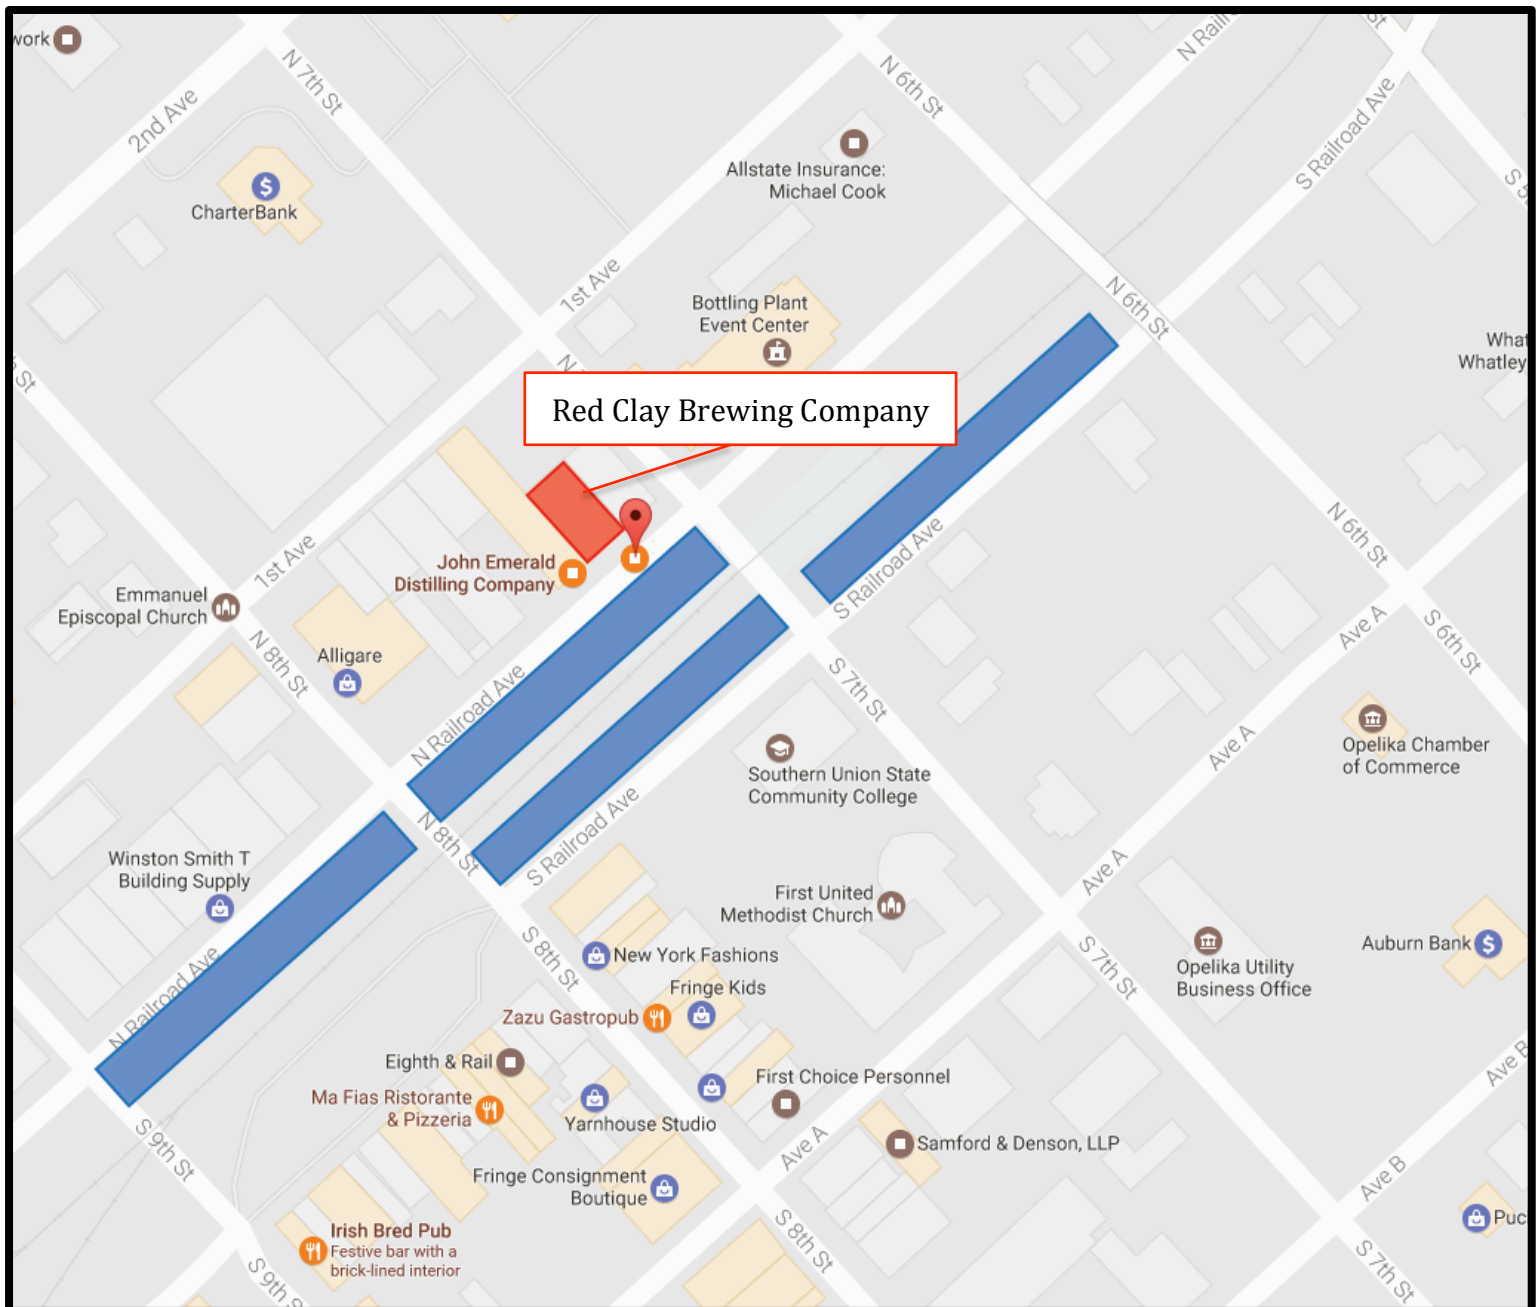

Science Pub Parking Map

Red Clay Brewing Company

704 N Railroad Ave, Opelika, AL 36801

Closest parking is available in:

- The **parking strips** across the street from **Red Clay Brewing Co** indicated in **BLUE**

Other downtown parking is available nearby.