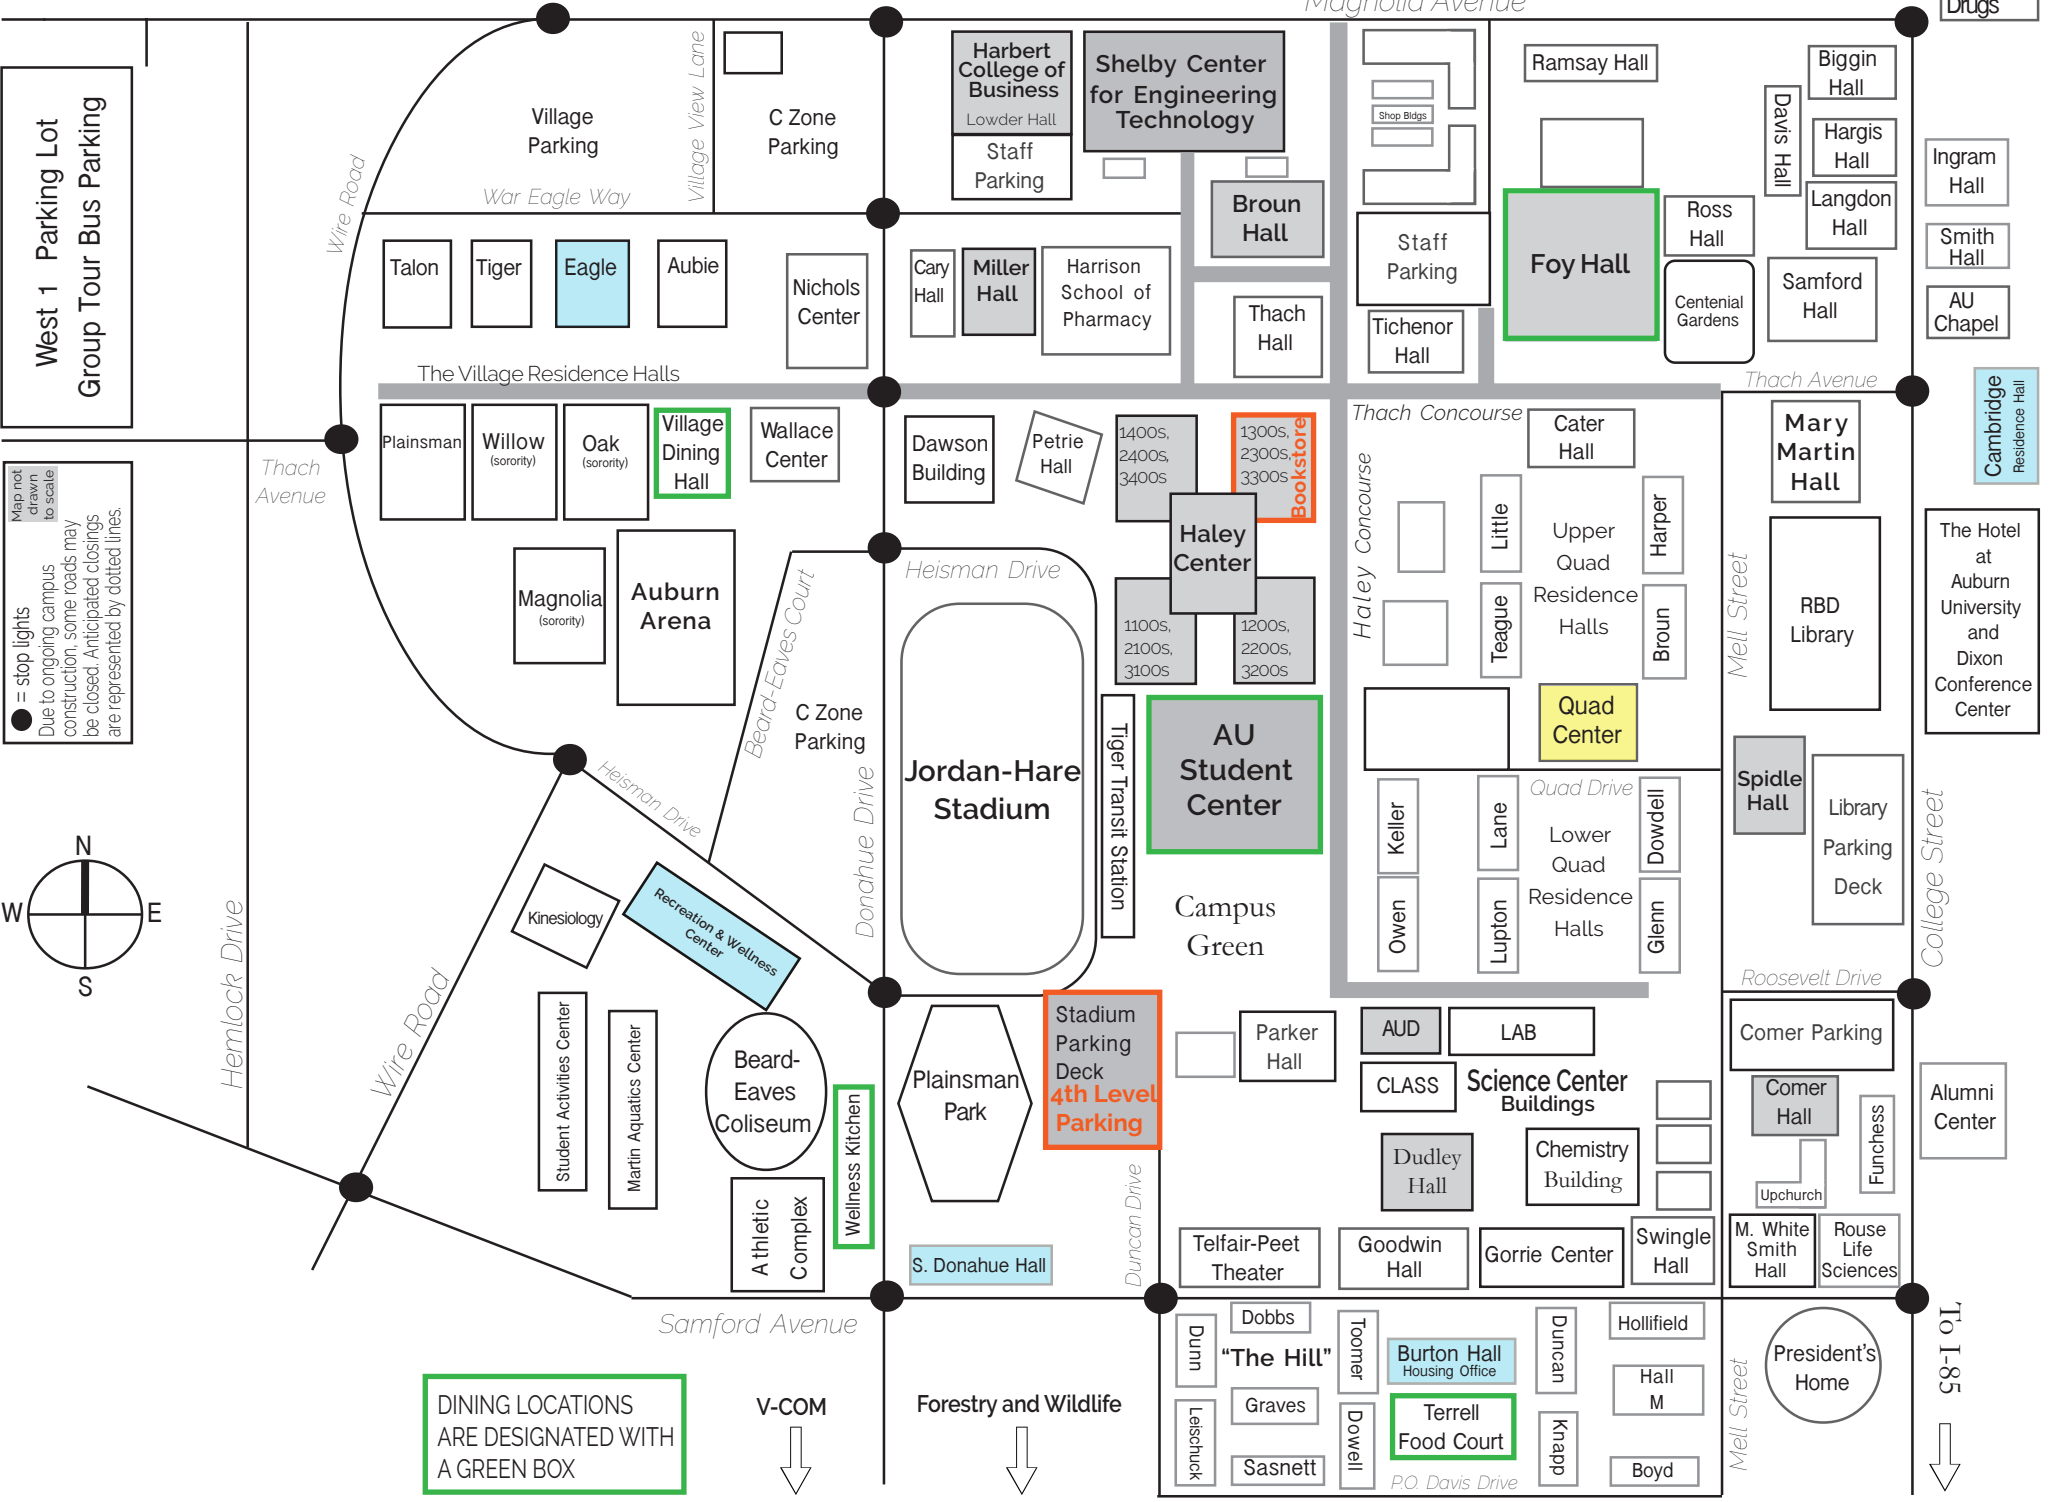

Auburn University Campus Map

DINING LOCATIONS ARE DESIGNATED WITH A GREEN BOX

V-COM
↓

Forestry and Wildlife
↓

To I-85
↓