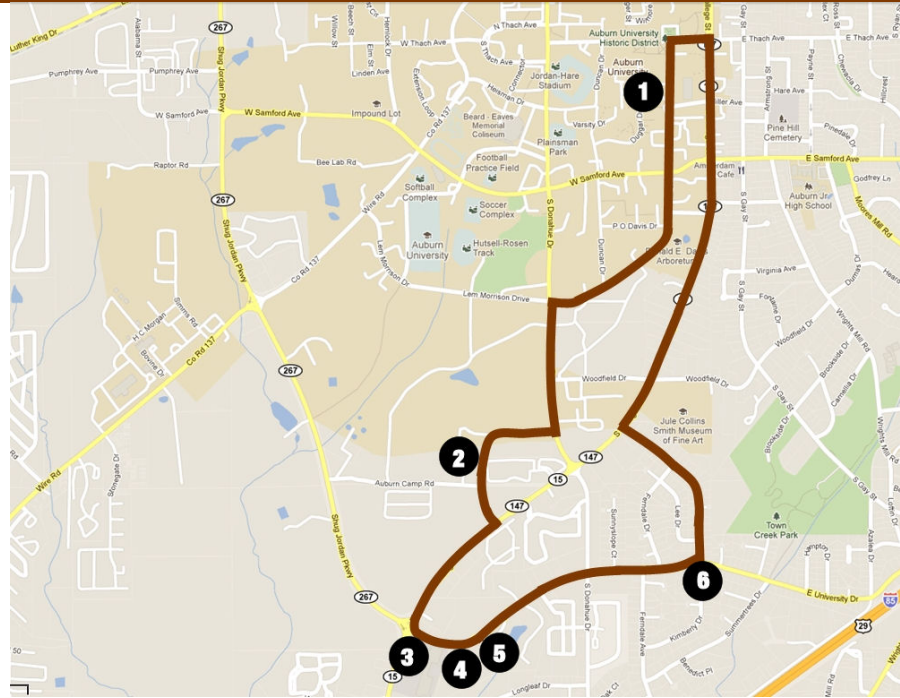

# East University Line

## LINE FACTS

- Destination: East University Drive
- Also known as the Chocolate Line
- Is a three bus line
- Hours of line operation:  
Fall and Spring Semesters: 7 am - 6 pm.  
Summer Semester: 7 am - 5 pm, Monday - Friday (when classes are in session)
- Departs from the Mell Street Station
- Approximate bus - stop times are based on 15 - 20 minute intervals.
- To determine your approximate travel time add the times between your origin and your destination.
- Check the Transit Visualization System (TVS) for specific bus location.
- Use stop codes for SMS texting.

## EXTERNAL LINE

## Tiger Transit Stop and Travel Timing Information

Stop	Stop Name(s) with Stop Codes	Time
1.	Mell Street Station (233)	0 Min.
2.	The Edge (259) AU Research Park Building 1 (259)	6 Min.
3.	South College Street & E University Dr (262)	4 Min.
4.	Lakewood Commons #1 (206)	1 Min.
5.	Lakewood Commons #2 (207)	1 Min.
6.	The Garden District (175)	3 Min.
7.	RBD Library (257)	6 Min.
1.	Mell Street Station (233)	1 Min.