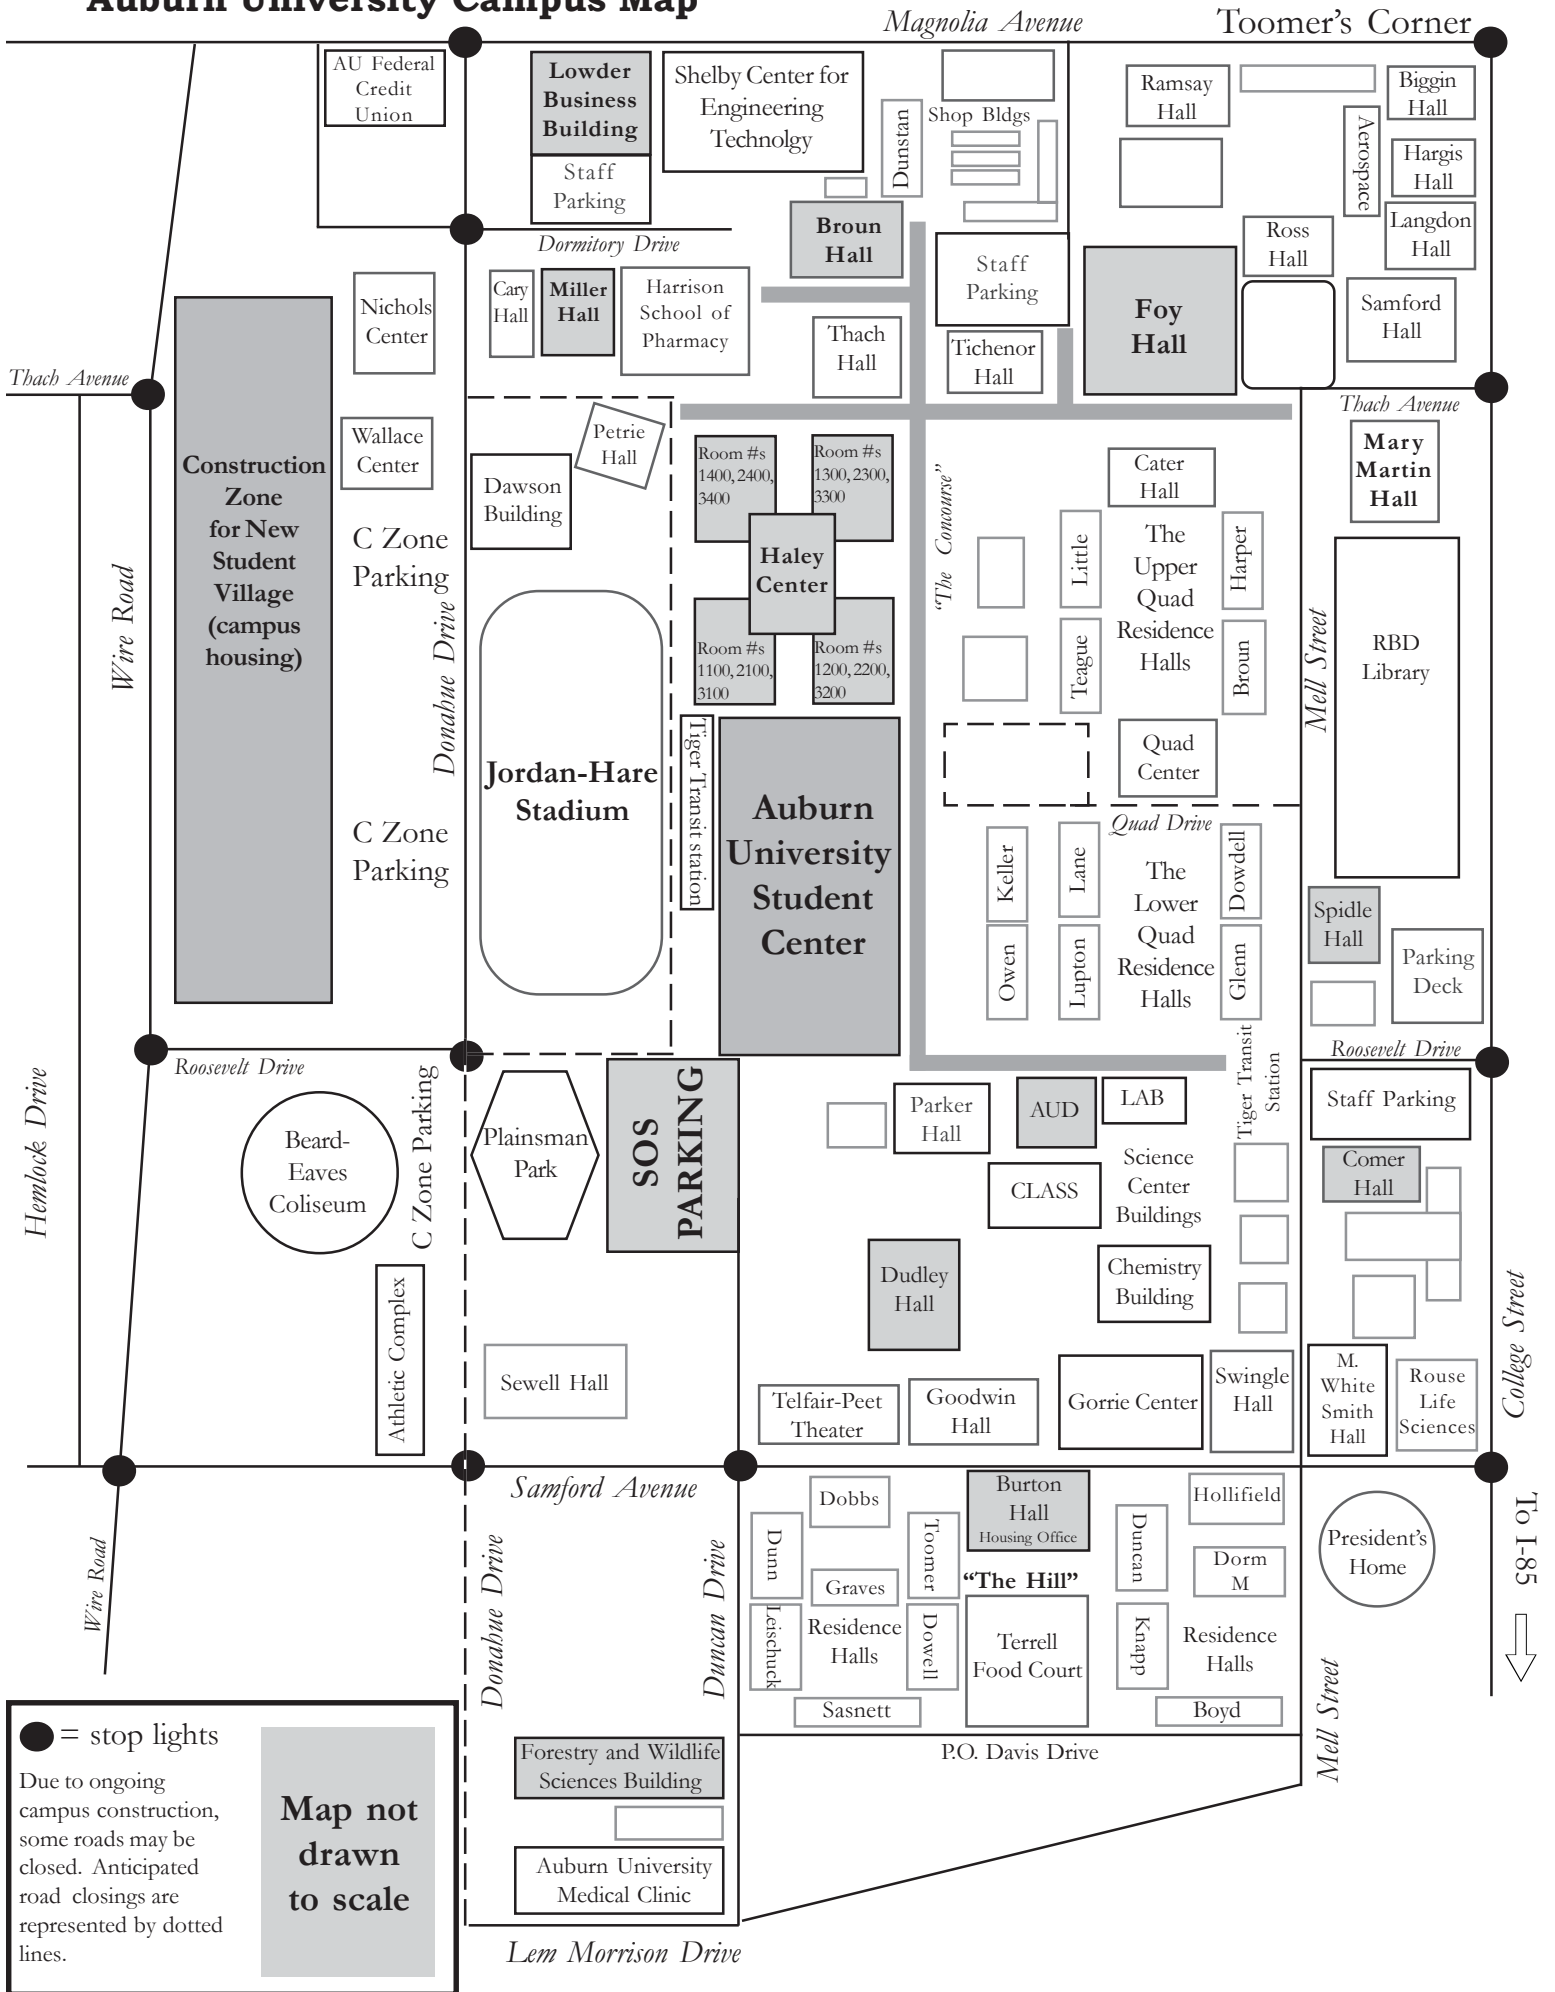

Auburn University Campus Map

Magnolia Avenue

Toomer's Corner

Thach Avenue

Wire Road

Hemlock Drive

Wire Road

Samford Avenue

Ramsay Hall

Biggin Hall
Aerospace
Hargis Hall
Langdon Hall

Nichols Center

Cary Hall
Miller Hall
Harrison School of Pharmacy

Broun Hall

Staff Parking
Thach Hall
Tichenor Hall

Foy Hall

Ross Hall

Tiger Transit station

Auburn University Student Center

"The Concourse"

Cater Hall
The Upper Quad
Residence Halls
Harper
Broun
Little
Teague
Quad Center

Mary Martin Hall

RBD Library

C Zone Parking

Beard-Eaves Coliseum

Quad Drive
The Lower Quad Residence Halls
Dowdell
Glenn
Tiger Transit Station

Spidle Hall

Parking Deck

Roosevelt Drive

Roosevelt Drive

Athletic Complex

Sewell Hall

Telfair-Peet Theater