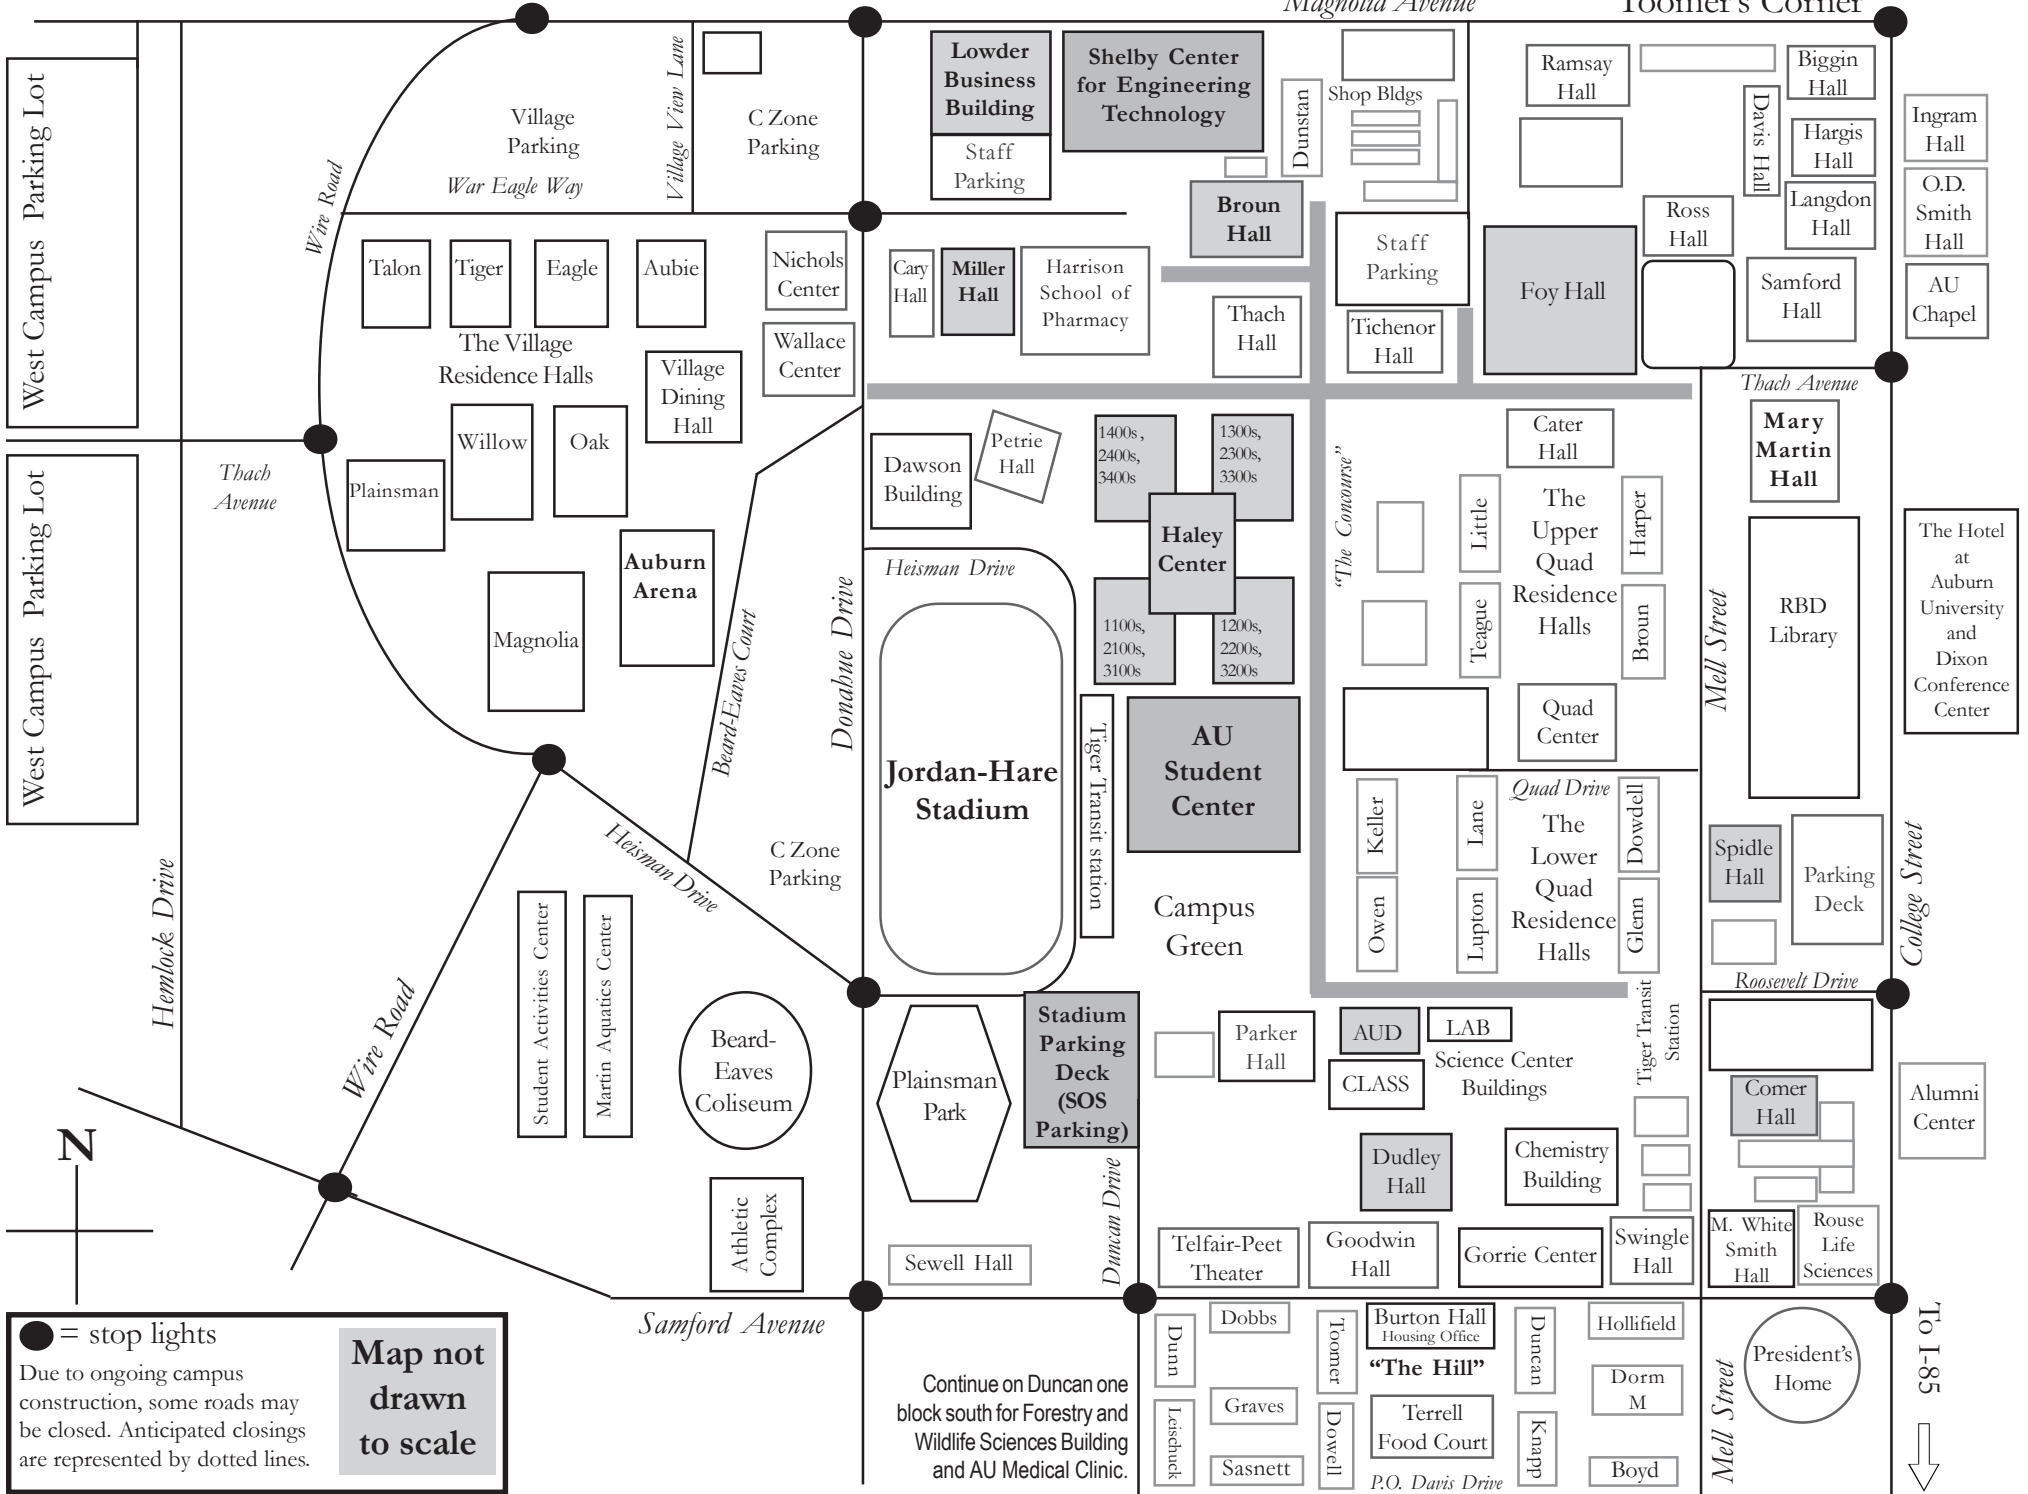

Auburn University Campus Map

● = stop lights
 Due to ongoing campus construction, some roads may be closed. Anticipated closings are represented by dotted lines.

Map not drawn to scale

Continue on Duncan one block south for Forestry and Wildlife Sciences Building and AU Medical Clinic.

To I-85
 ↓