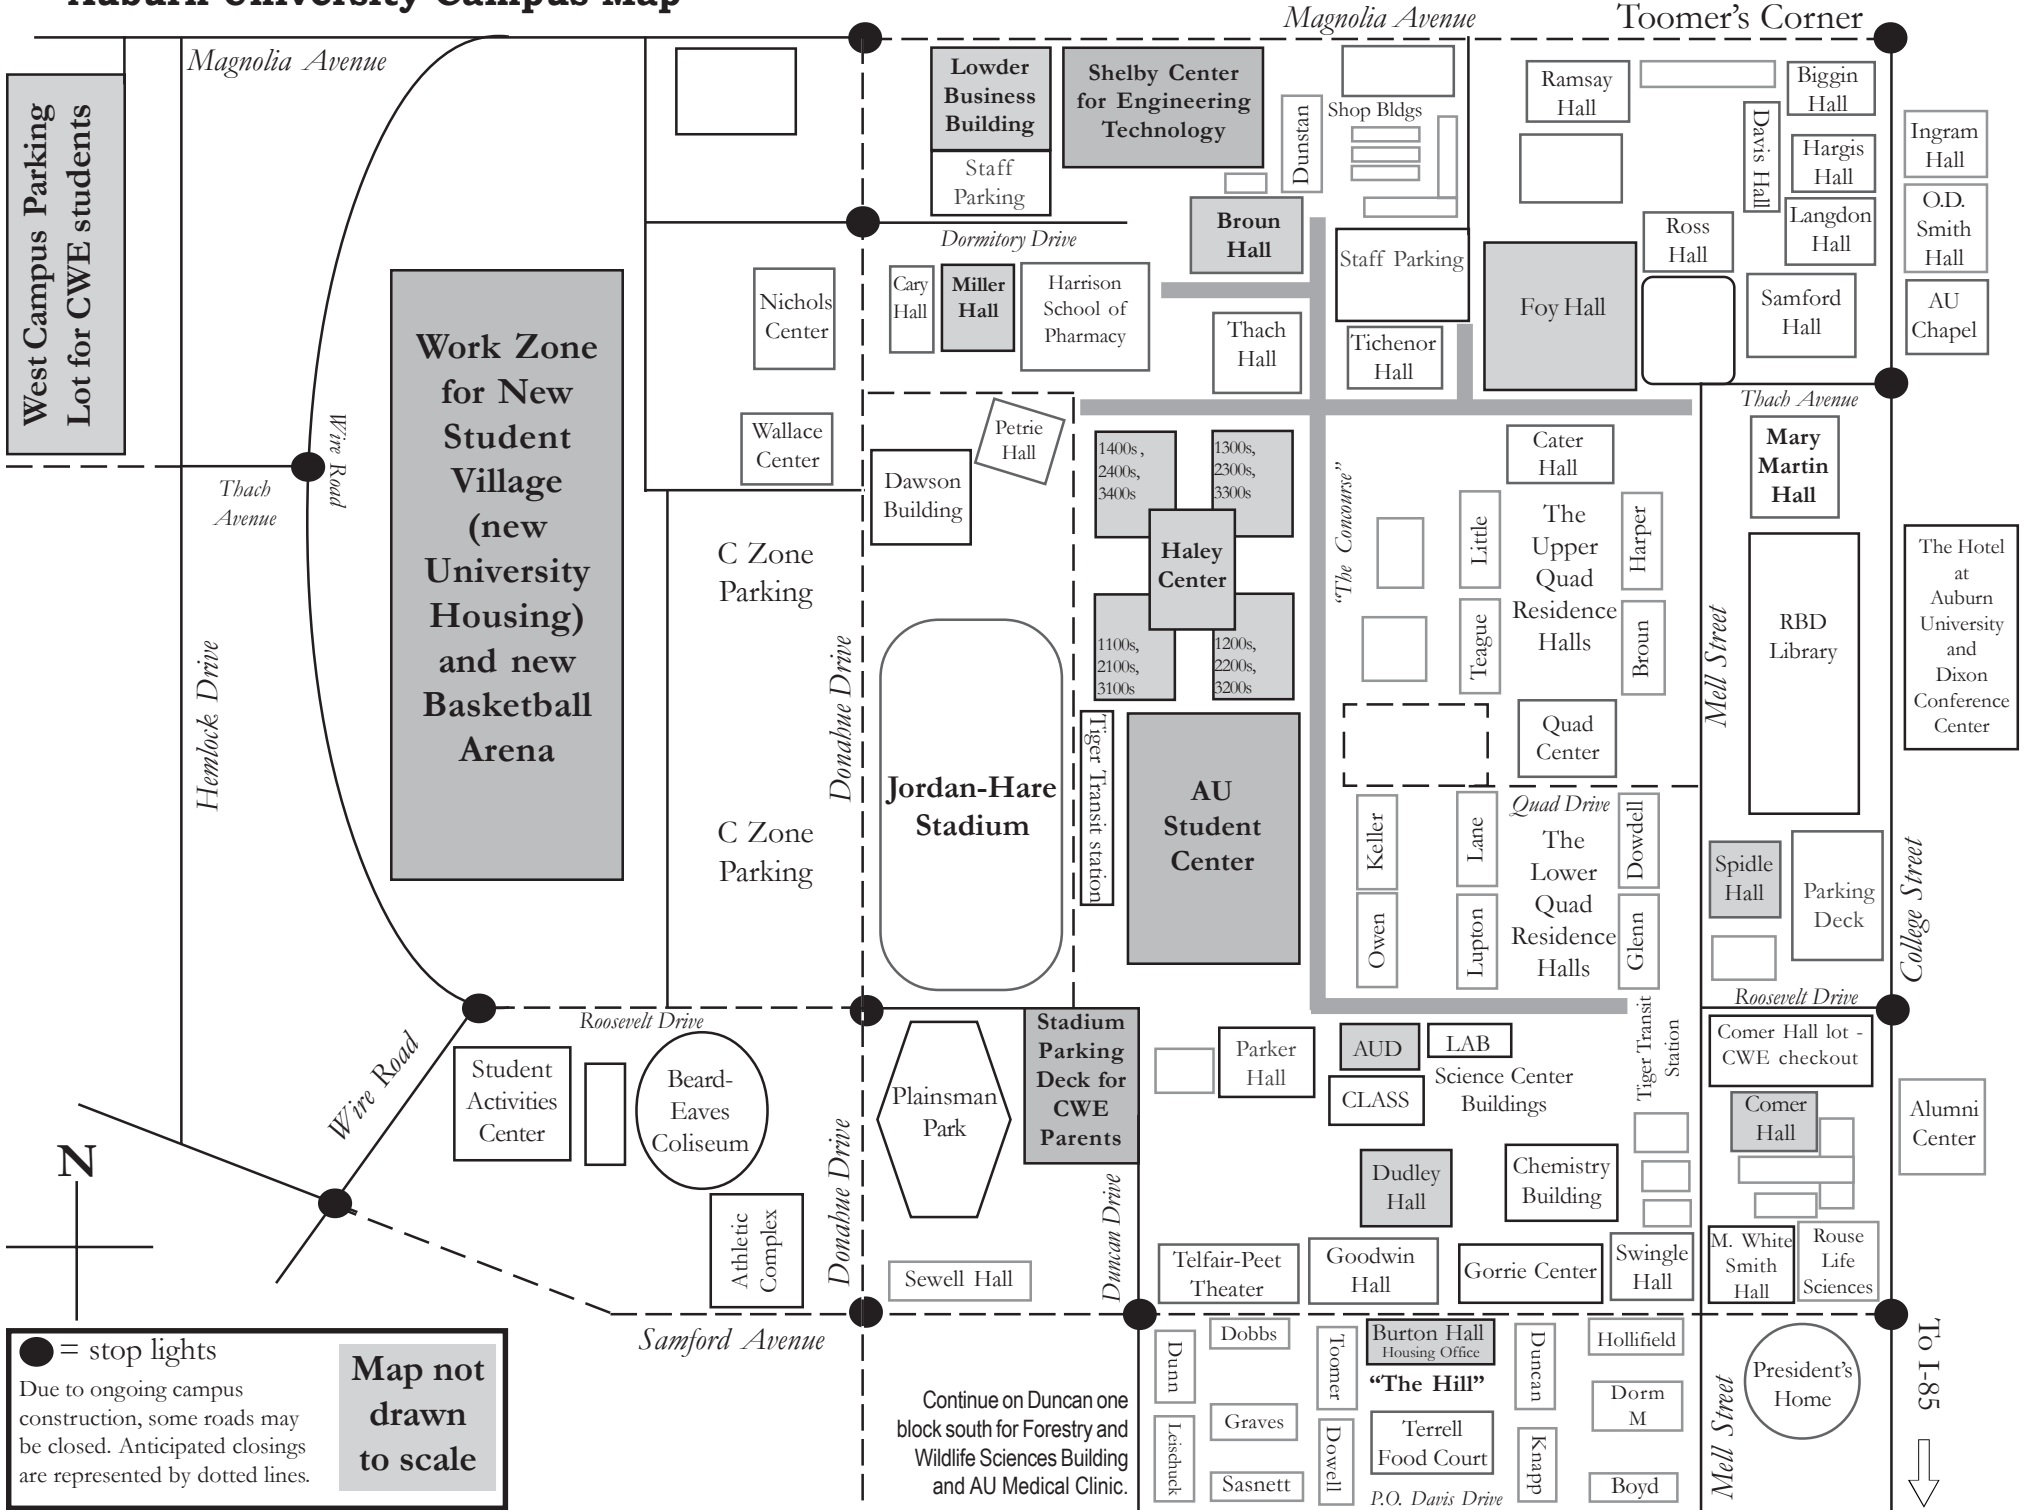

Auburn University Campus Map

West Campus Parking Lot for CWE students

Work Zone for New Student Village (new University Housing) and new Basketball Arena

Jordan-Hare Stadium

AU Student Center

"The Concourse"

The Hill

Map not drawn to scale

● = stop lights
Due to ongoing campus construction, some roads may be closed. Anticipated closings are represented by dotted lines.

Continue on Duncan one block south for Forestry and Wildlife Sciences Building and AU Medical Clinic.

To I-85 ↓

Magnolia Avenue

Toomer's Corner

Thach Avenue

Dormitory Drive

Magnolia Avenue

Hemlock Drive

Donabue Drive

Cary Hall

Miller Hall

Harrison School of Pharmacy

Thach Hall

Tichenor Hall

Foy Hall

Ross Hall

Langdon Hall