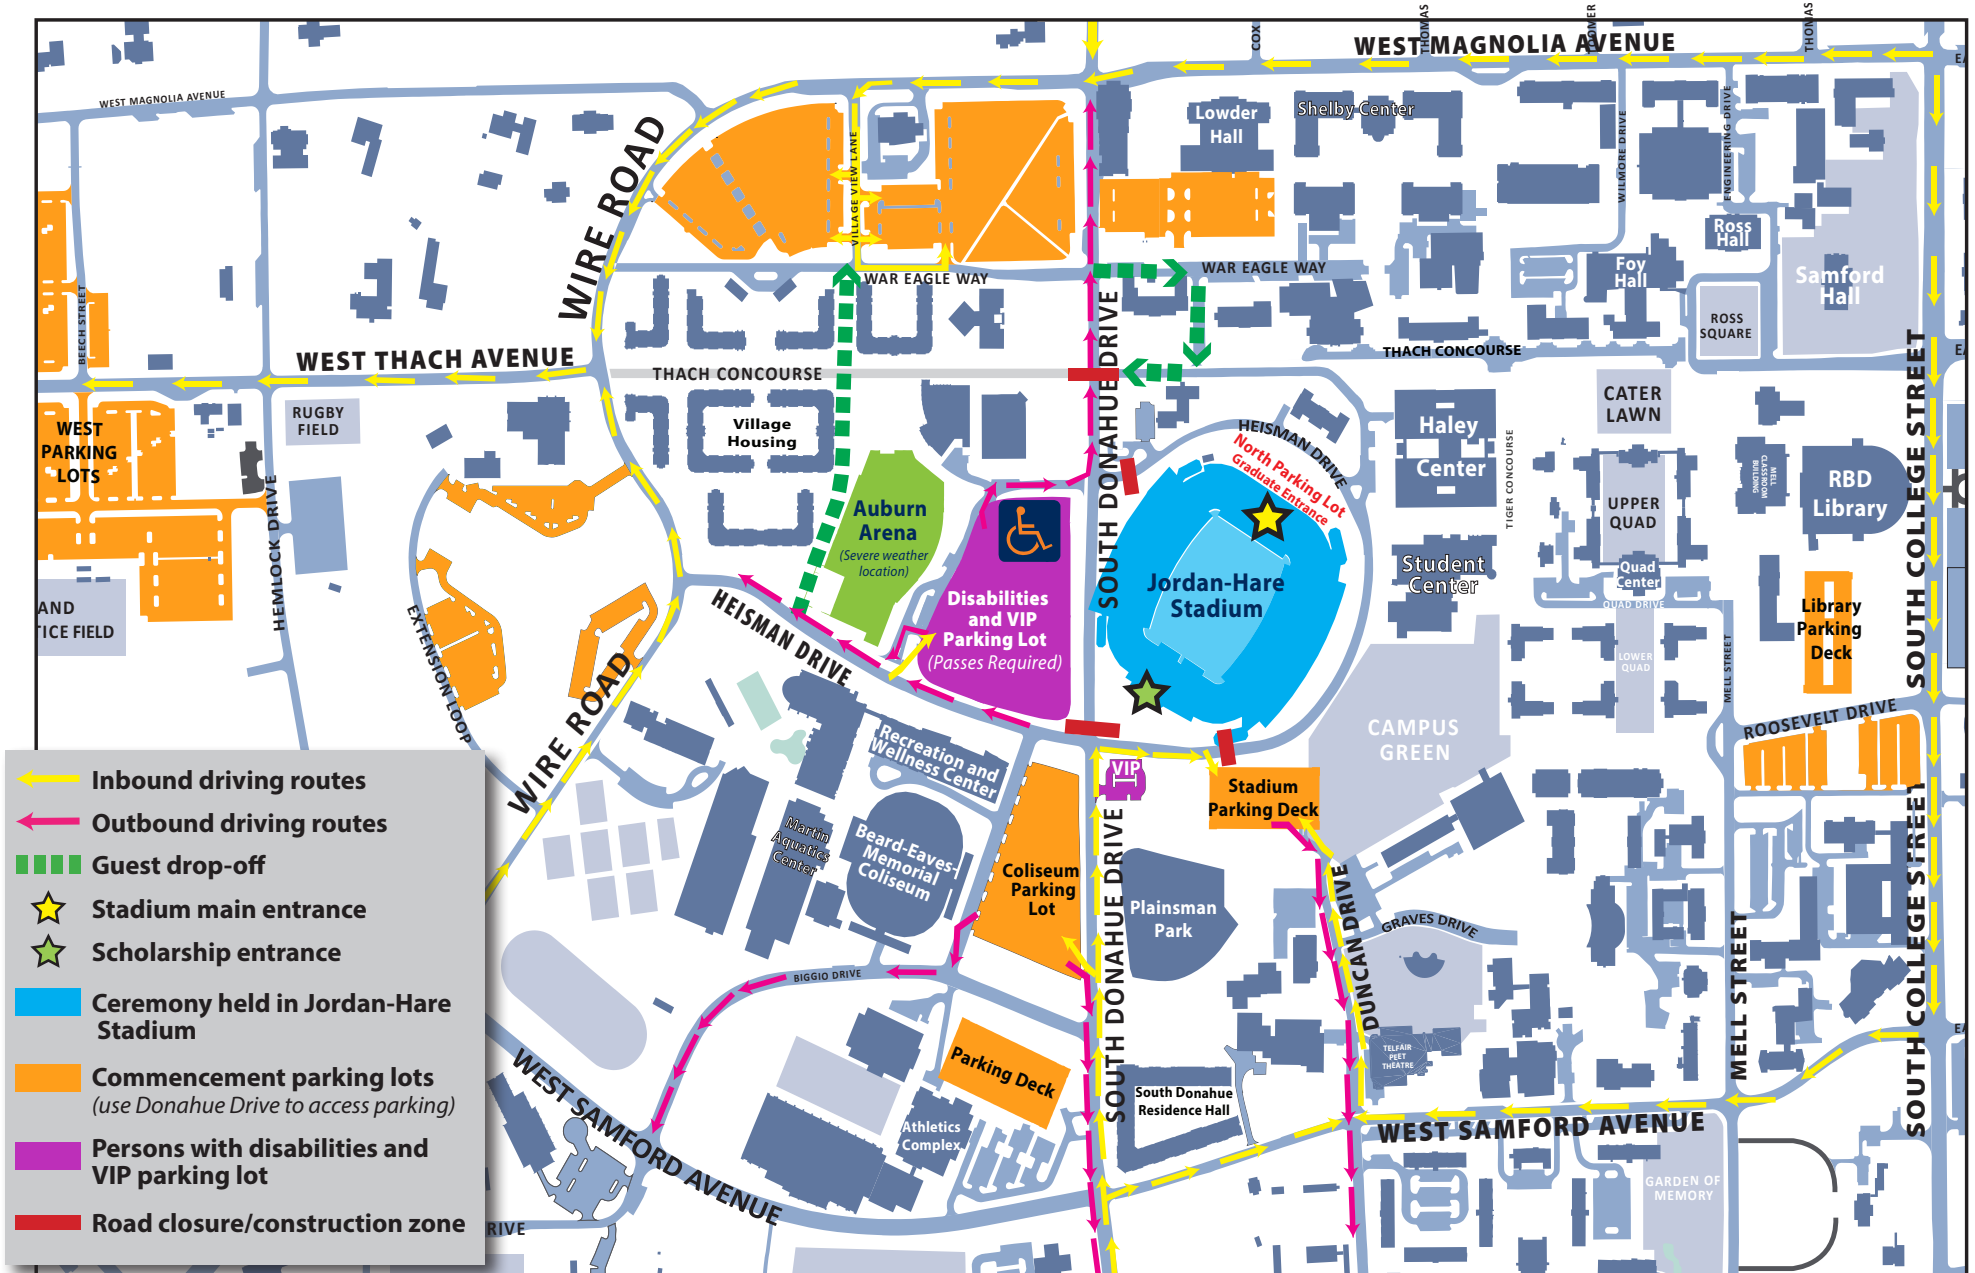

DRIVING DIRECTIONS TO JORDAN HARE STADIUM

(AVOIDING DOWNTOWN)

To Auburn From Montgomery on I-85 North

1. Get off I-85 North at EXIT 51.
2. Take a LEFT at the light onto College Street.
3. Stay on College Street for just over one mile.
4. Turn LEFT at light onto East University Drive.
5. Stay on East University Drive for about one mile.
6. Turn RIGHT at light onto Wire Road.
7. Stay on Wire Road for just over one mile.
8. Parking lots closest to arena on the right.
9. For additional parking lots – turn LEFT onto West Thach Avenue.

Option Two: From Montgomery on I-85 North

1. Get off I-85 North at EXIT 50.
2. Take a LEFT onto Cox Road
3. Stay on Cox Road for about 2 miles.
4. Turn RIGHT when road ends onto Wire Road.
5. Stay on Wire Road for about 2 miles.
6. Stay straight crossing over West Samford Avenue.
7. Parking lots closest to arena will be on the right.
8. For additional parking lots – turn LEFT onto West Thach Avenue.

To Auburn From Birmingham on Highway US-280E

1. Take a RIGHT off US-280E onto AL-147.
2. Stay on AL-147 for 4.8 miles. It is a straight shot to Auburn where AL-147 will turn into College Street.
3. After the railroad tracks, turn RIGHT at the light onto Glenn Avenue.
4. Turn LEFT at light onto South Donahue Drive.
5. Turn RIGHT at next light onto West Magnolia Avenue.
6. Parking lots closest to arena will be on your left.
7. For additional parking lots – continue and turn RIGHT onto West Thach Avenue.