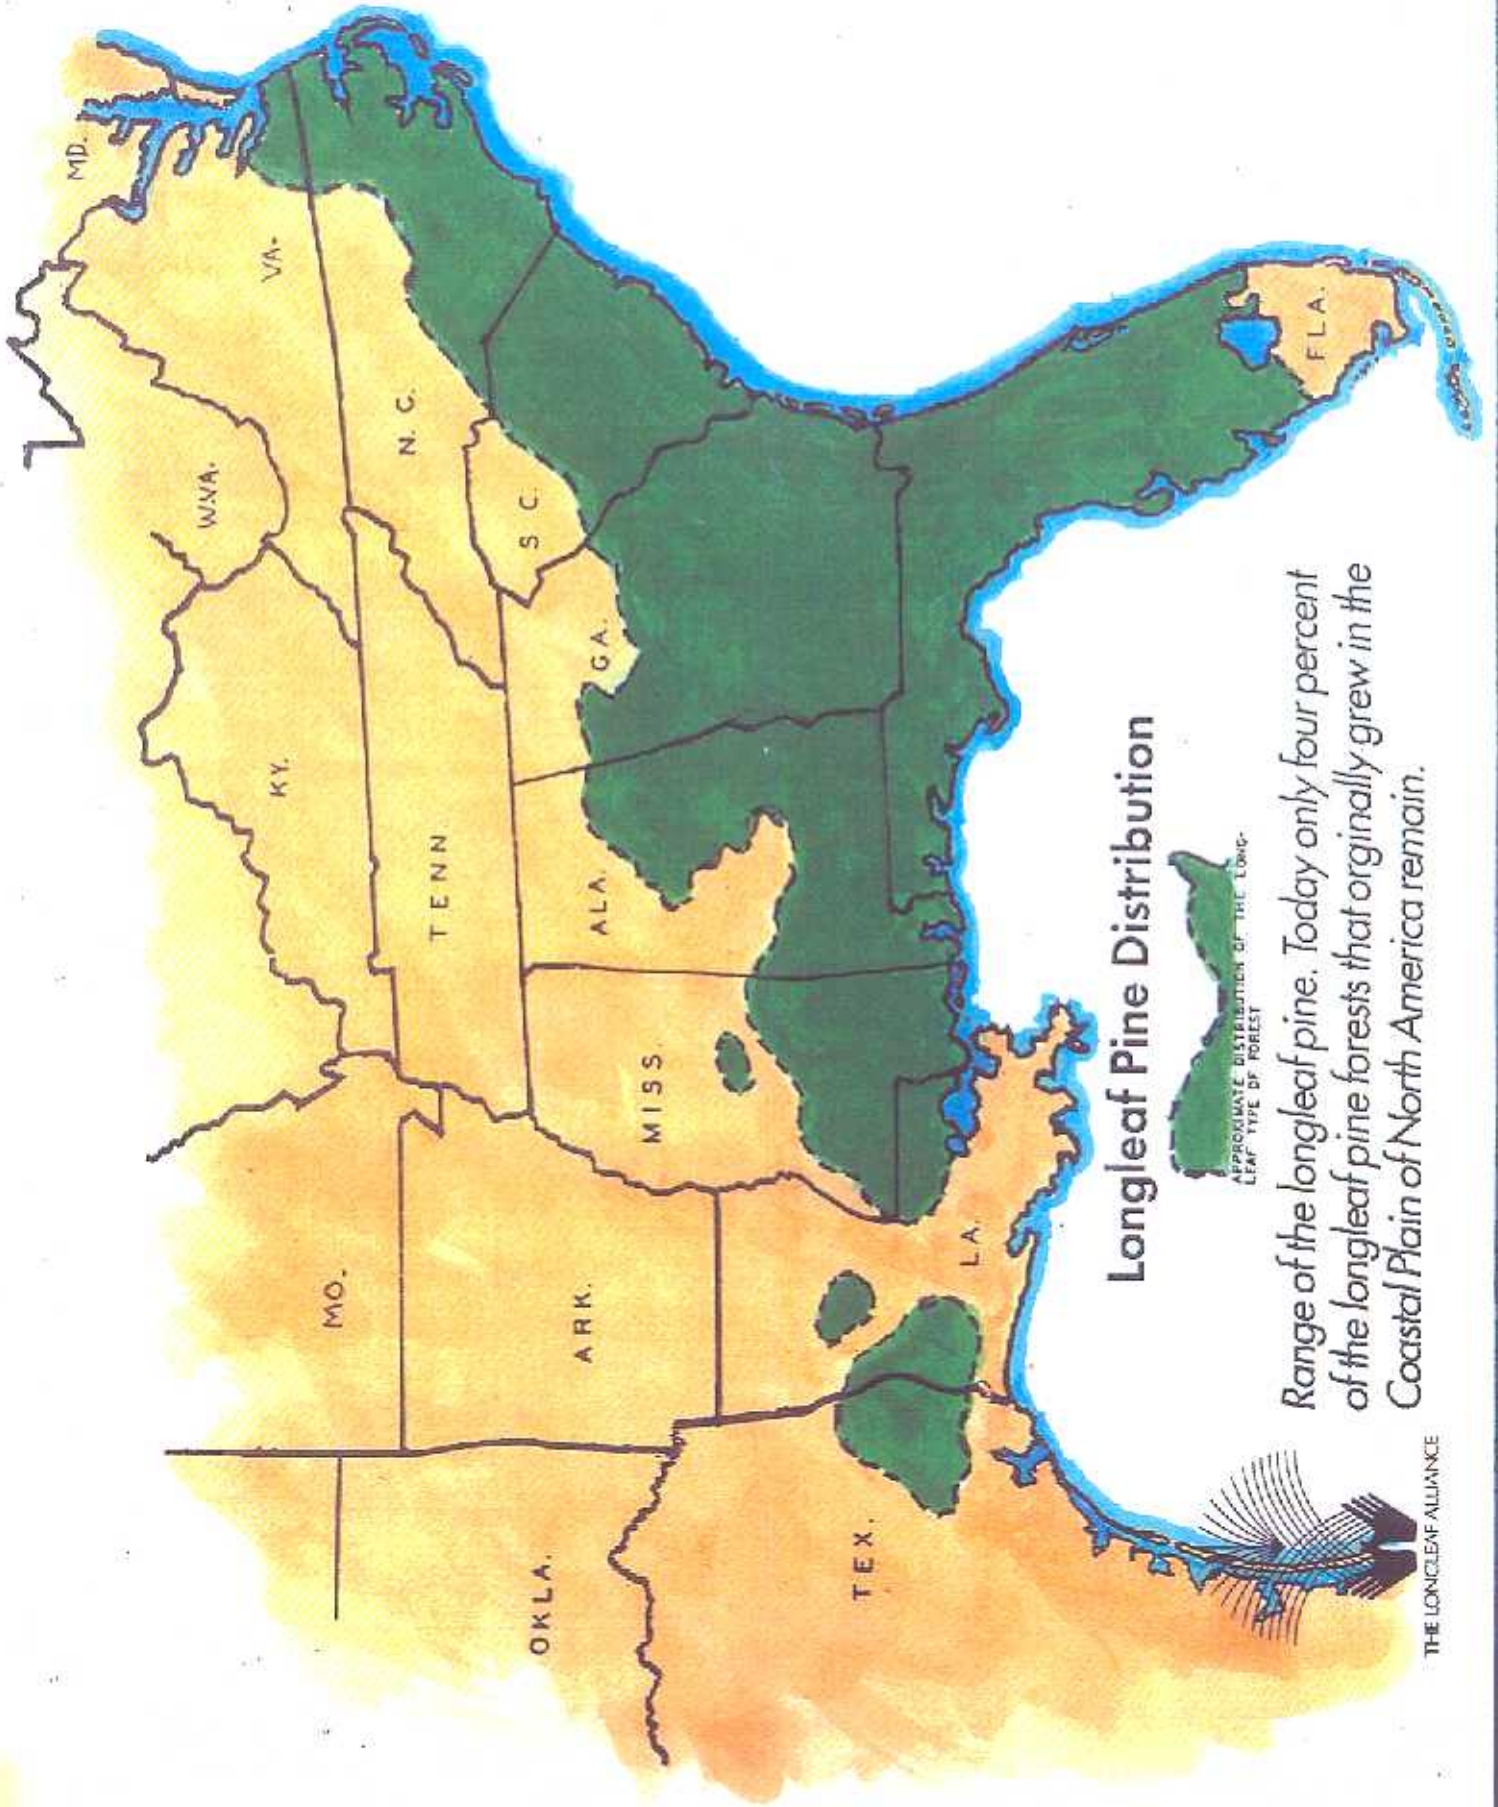

Longleaf Pine Distribution

APPROXIMATE DISTRIBUTION OF THE LONG-LEAF TYPE OF FOREST

Range of the longleaf pine. Today only four percent of the longleaf pine forests that originally grew in the Coastal Plain of North America remain.

Longleaf Pine Distribution

Range of the longleaf pine. Today only four percent of the longleaf pine forests that originally grew in the Coastal Plain of North America remain.

APPROXIMATE DISTRIBUTION OF THE LONG-LEAF TYPE OF FOREST

THE LONGLEAF ALLIANCE